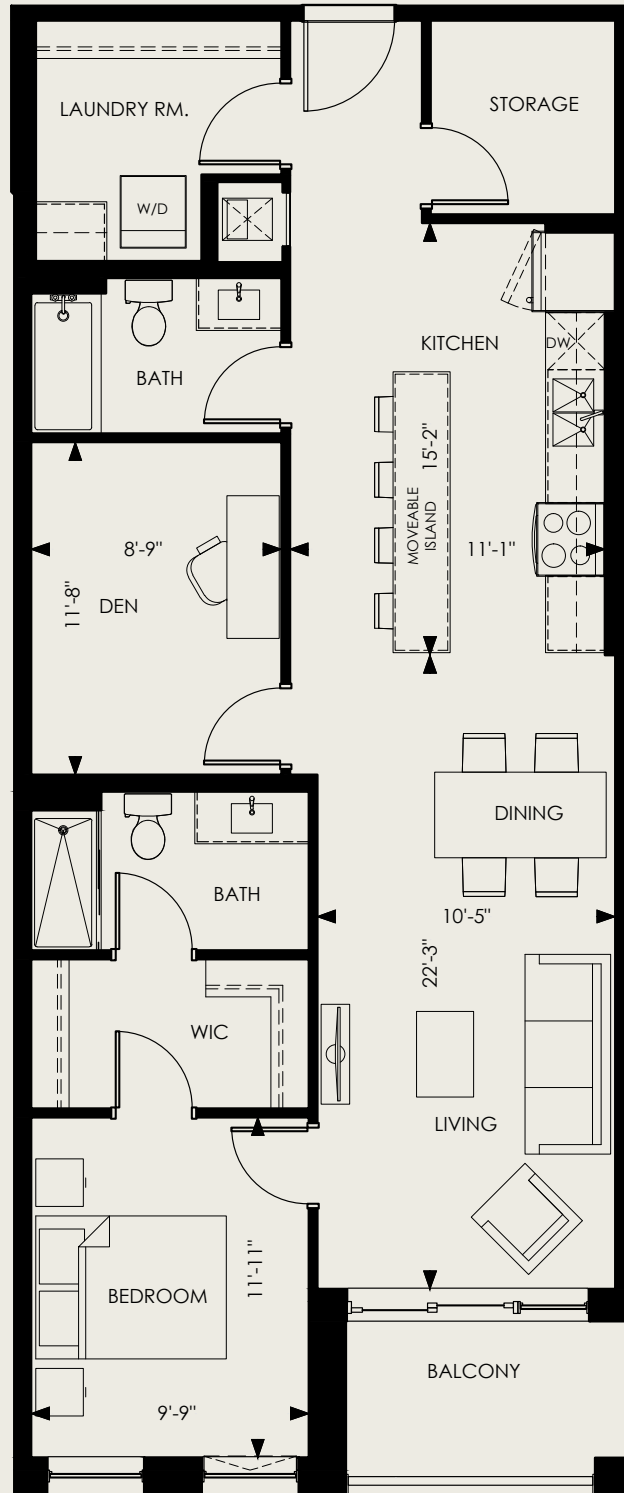

DAWSON

1 Bed, 2 Bath + Den

INTERIOR
1,069 SF

BALCONY
63 SF

FLOORS
2,3

SUITES 209, 303, 309

194 ERB STREET WEST, WATERLOO, ON

Does not include furniture. All dimensions and specifications are subject to change without notice. E.&O.E.

Killam
home for all

The
CARRICK