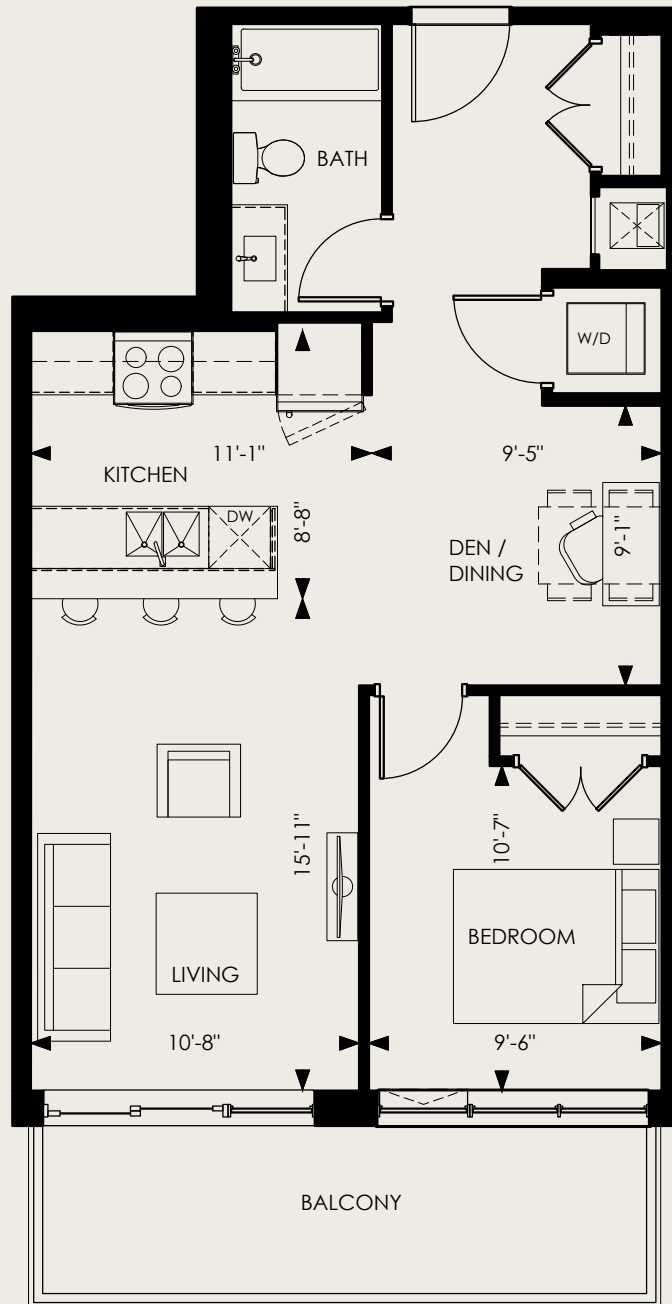

# CLAREMONT

1 Bed, 1 Bath + Den

INTERIOR

729 SF

BALCONY

102 SF

FLOORS

10

SUITES 1005, 1007

194 ERB STREET WEST, WATERLOO, ON

Does not include furniture. All dimensions and specifications are subject to change without notice. E.&O.E.

**Killam**  
home for all

*The*  
**CARRICK**

# CLAREMONT

1 Bed, 1 Bath + Den

INTERIOR  
729 SF

BALCONY  
52 SF

FLOORS  
11,12

SUITES 1105, 1107, 1205, 1207

194 ERB STREET WEST, WATERLOO, ON

Does not include furniture. All dimensions and specifications are subject to change without notice. E.&O.E.