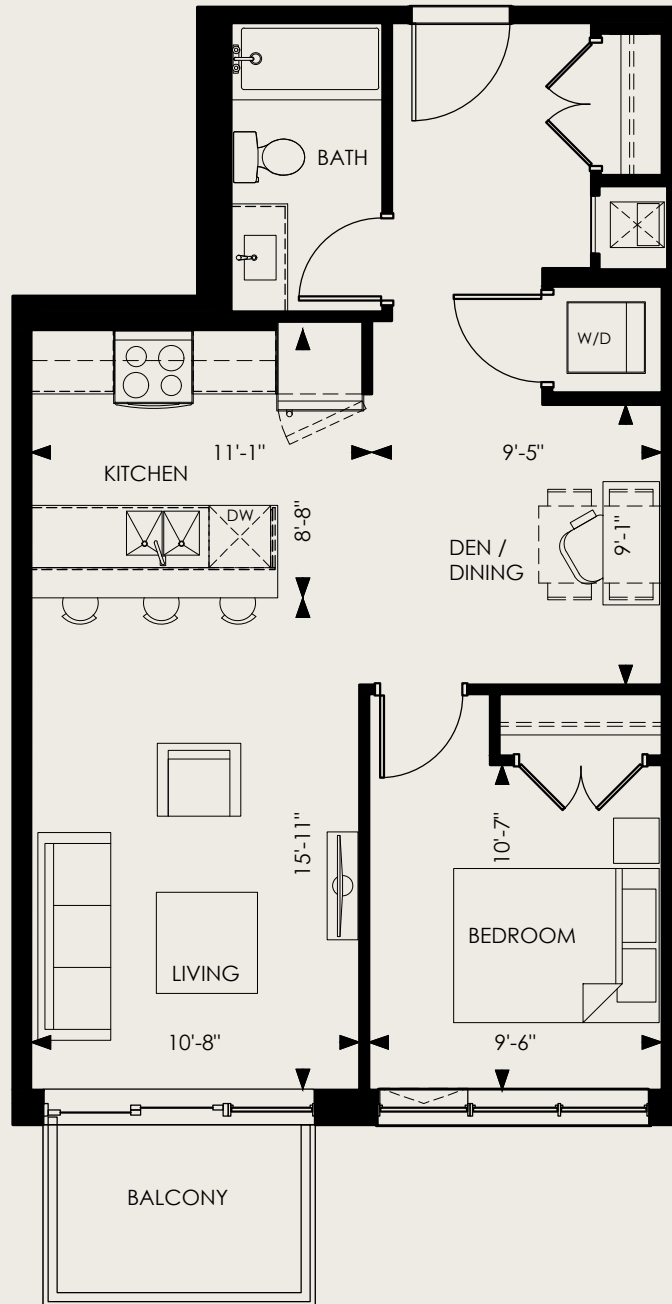

# CLAREMONT

1 Bed, 1 Bath + Den

INTERIOR

729 SF

BALCONY

102 SF

FLOORS

10

SUITES 1005, 1007

194 ERB STREET WEST, WATERLOO, ON

Does not include furniture. All dimensions and specifications are subject to change without notice. E.&O.E.

**Killam**  
home for all

*The*  
**CARRICK**

# CLAREMONT

1 Bed, 1 Bath + Den

INTERIOR  
729 SF

BALCONY  
52 SF

FLOORS  
11,12

SUITES 1105, 1107, 1205, 1207

194 ERB STREET WEST, WATERLOO, ON

Does not include furniture. All dimensions and specifications are subject to change without notice. E.&O.E.