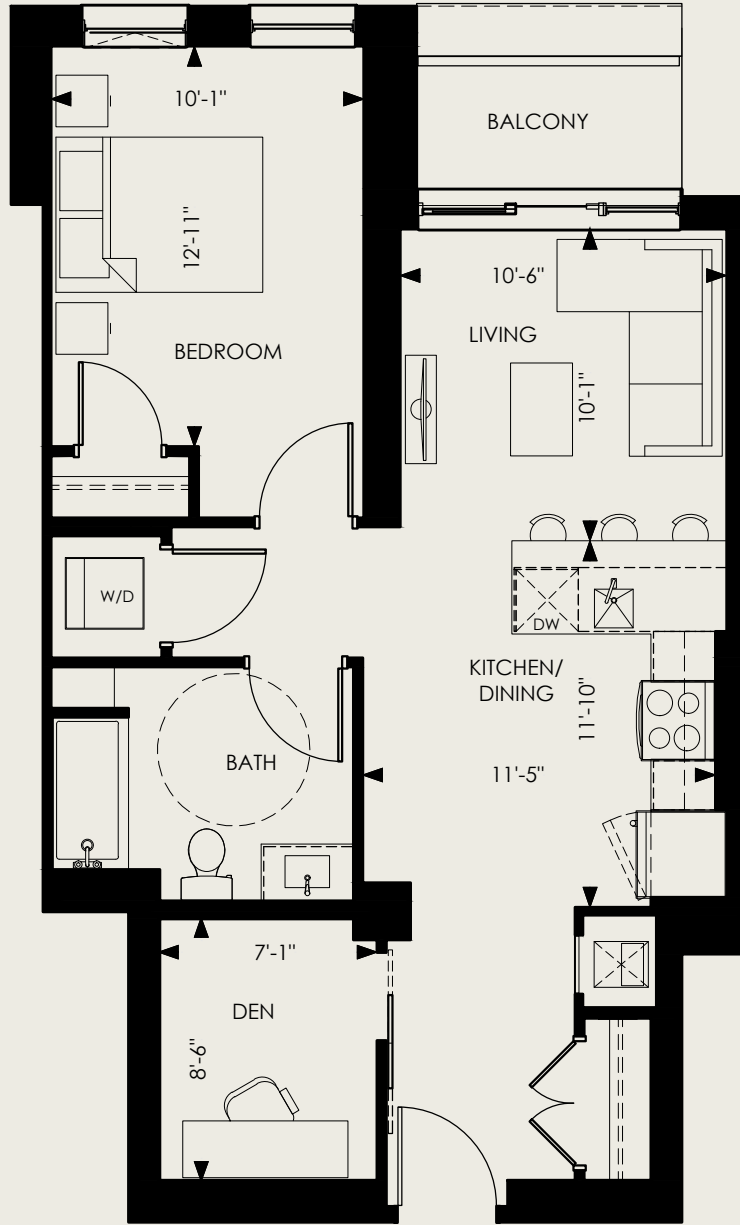

# INVERNESS

1 Bed, 1 Bath + Den, Barrier Free

INTERIOR

786 SF

BALCONY

37 SF

FLOORS

1

SUITE 104

194 ERB STREET WEST, WATERLOO, ON

Does not include furniture. All dimensions and specifications are subject to change without notice. E.&O.E.