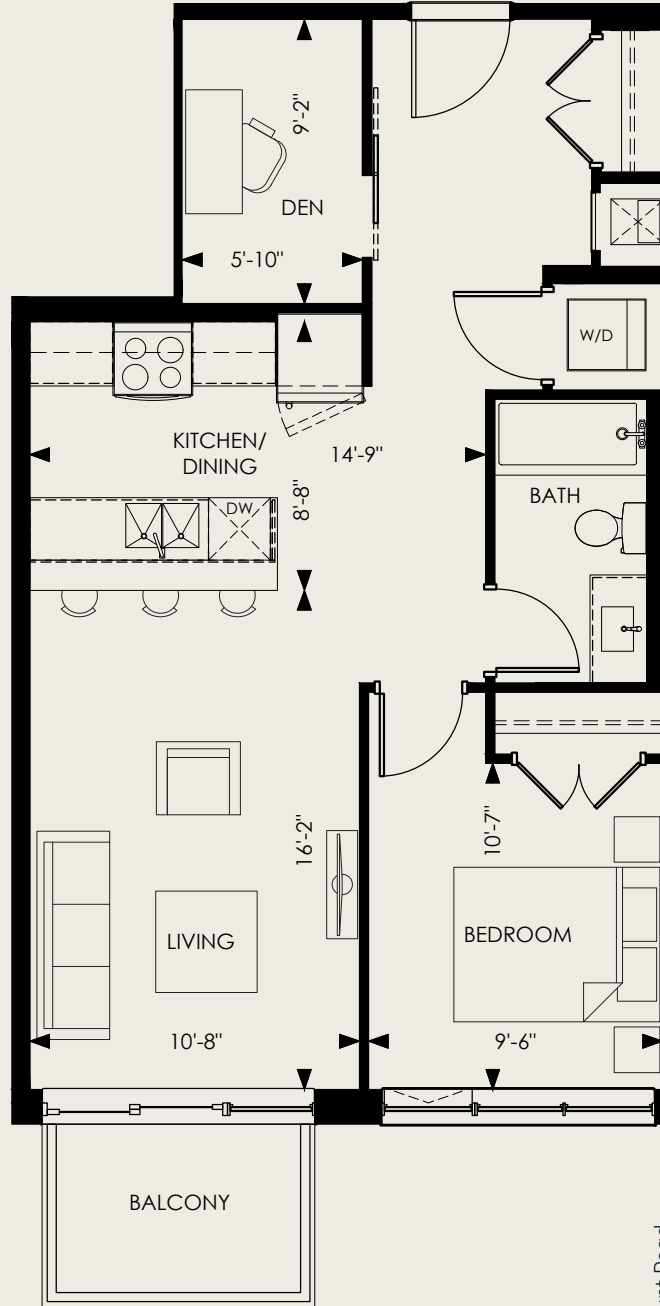

CAROLINE

1 Bed, 1 Bath + Den

INTERIOR
735 SF

BALCONY
102 SF

FLOORS
10

SUITES 1003, 1009

194 ERB STREET WEST, WATERLOO, ON

Does not include furniture. All dimensions and specifications are subject to change without notice. E.&O.E.

Killam
home for all

The
CARRICK

CAROLINE

1 Bed, 1 Bath + Den

INTERIOR
735 SF

BALCONY
52 SF

FLOORS
11,12

SUITES 1103, 1109, 1203, 1209

194 ERB STREET WEST, WATERLOO, ON

Does not include furniture. All dimensions and specifications are subject to change without notice. E.&O.E.

Killam
home for all

The
CARRICK