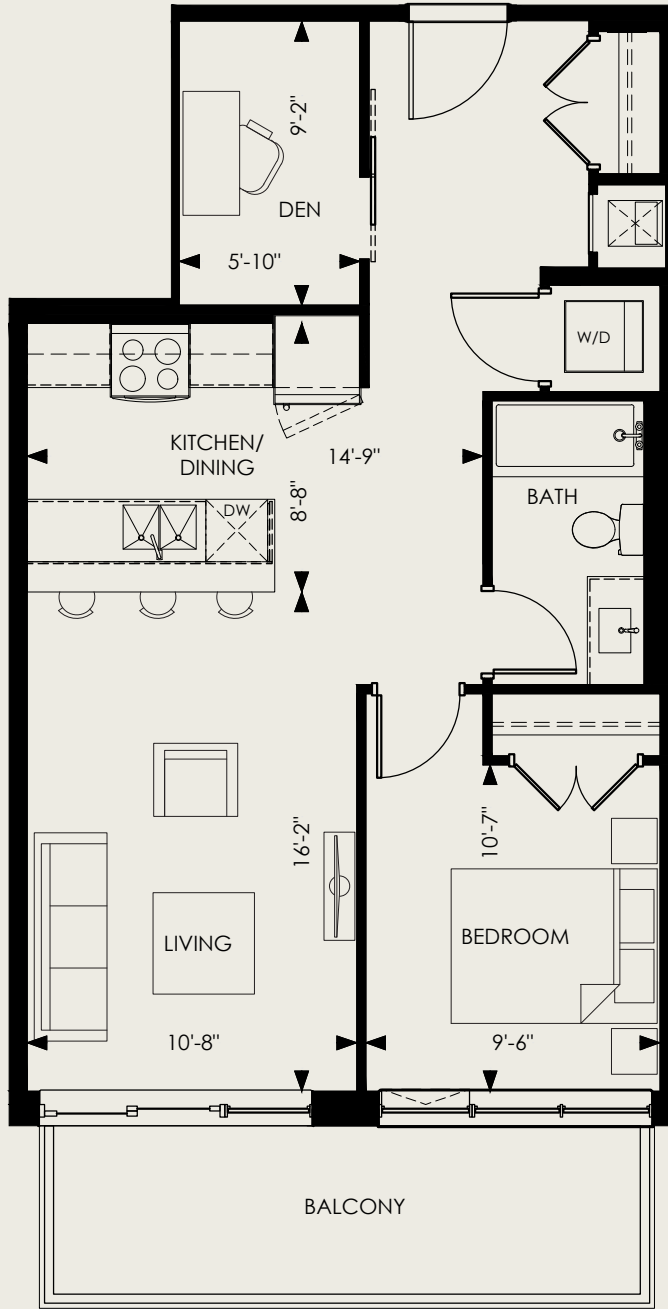

CAROLINE

1 Bed, 1 Bath + Den

INTERIOR
735 SF

BALCONY
102 SF

FLOORS
10

SUITES 1003, 1009

194 ERB STREET WEST, WATERLOO, ON

Does not include furniture. All dimensions and specifications are subject to change without notice. E.&O.E.

Killam
home for all

The
CARRICK

CAROLINE

1 Bed, 1 Bath + Den

INTERIOR
735 SF

BALCONY
52 SF

FLOORS
11,12

SUITES 1103, 1109, 1203, 1209

194 ERB STREET WEST, WATERLOO, ON

Does not include furniture. All dimensions and specifications are subject to change without notice. E.&O.E.

Killam
home for all

The
CARRICK