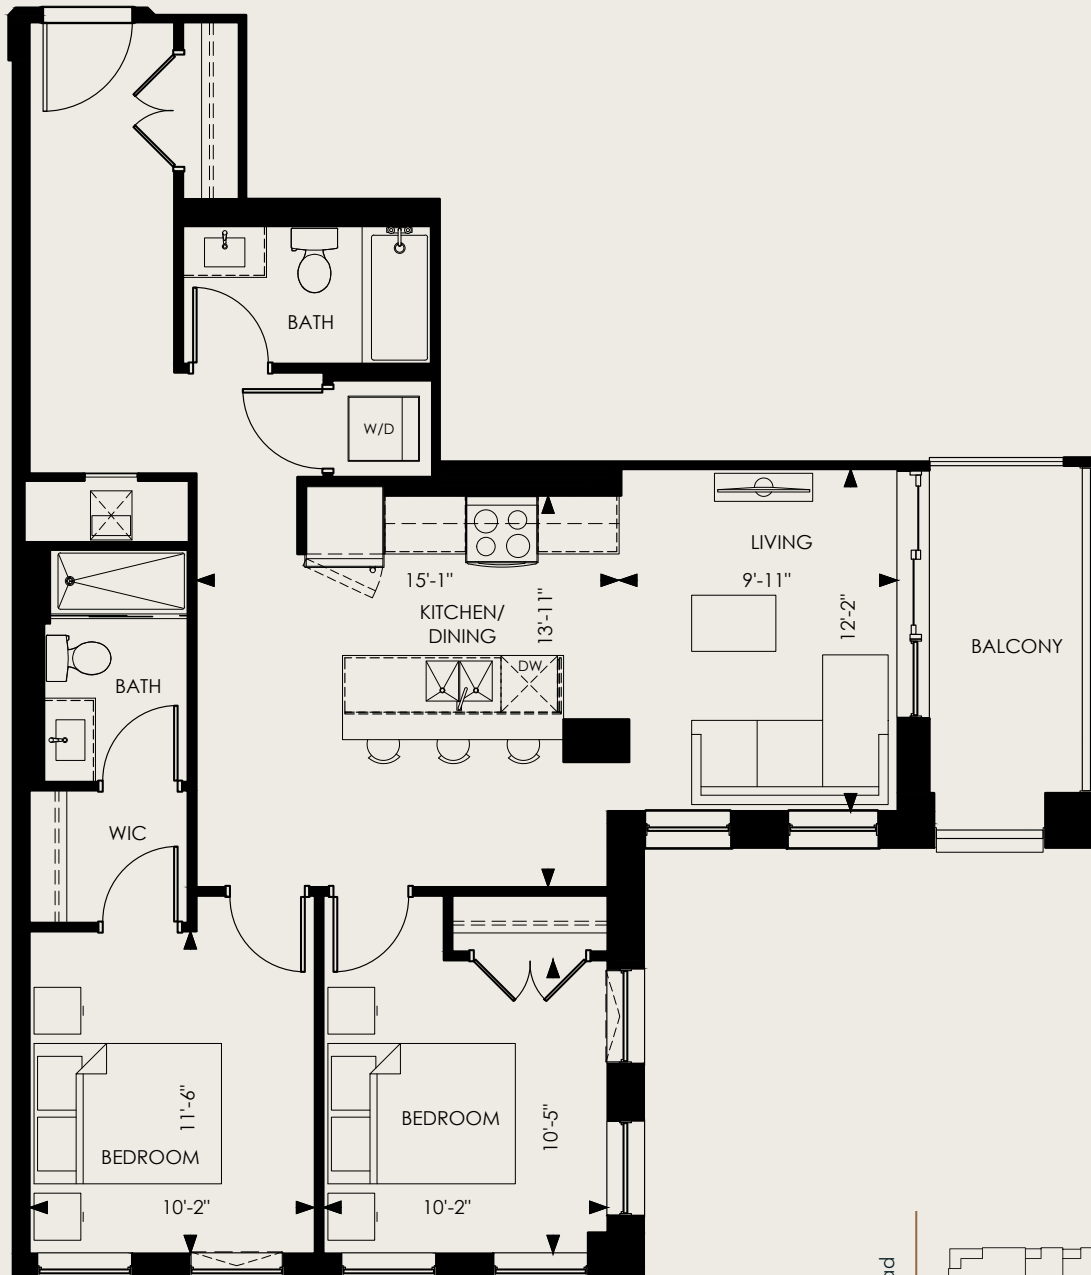

# DOUGLAS

2 Bed, 2 Bath

INTERIOR  
1,001 SF

BALCONY  
82 SF

FLOORS  
2,3

SUITES 211, 311

194 ERB STREET WEST, WATERLOO, ON

Does not include furniture. All dimensions and specifications are subject to change without notice. E.&O.E.

**Killam**  
home for all

*The*  
**CARRICK**