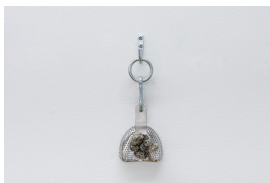

Quay Quinn Wolf
_003
2024
Stainless steel dental impression tray, pyrite, galvanised steel wire,
hardware
8.5 x 3 x 1.5 inches (21.6 x 7.6 x 3.8 cm)
QQW24SC001