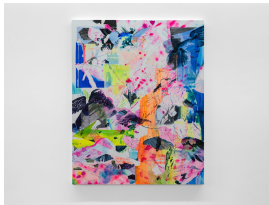

### The Lafayette Rendezvous, Scene 2: What Do Angles Look Like?

November 30, 2023 - February 3, 2024

**Henry Chapman**  
*Reading Out Loud*  
2023  
Oil on Canvas  
35.43 x 43.31 inches / 90 x 110 cm  
HC23PG001

**Henry Chapman**  
*Redwoods*  
2023  
Oil on Canvas  
35.43 x 43.31 inches / 90 x 110 cm  
HC23PG002

**Judy Chung**  
*Symbiosis (Rocks Tonic Juice Magic)*  
2023  
Acrylic on canvas  
50 x 40 inches / 127 x 102 cm  
JC23PG001

**David Moy**  
*10 9/11 Memes*  
2023  
Multiprint Ultrachrome Inkjet mounted on Dibond  
47 x 41 inches / 119.38 x 104.14 cm  
DM23PR001

**David Moy**  
*Cypher*  
2023  
Multiprint Ultrachrome Inkjet on Paper  
8.5 x 11 inches / 21.59 x 27.94 cm  
DM23PR002