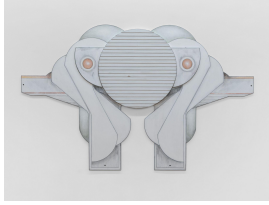

RAINRAIN

Jake Reed

PowerPlant for the Urban Domicile II

2023

Acrylic, graphite and tracing paper on plywood and wood composites

44 x 70.5 x 0.25 -1 inches / 111.76 x 179.07 x 0.64 - 2.54 cm

JR23PG001