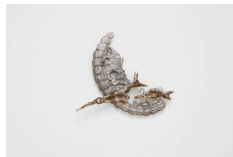

RAINRAIN

h(u)m//Echoes

Jason Carey-Sheppard
Siheng Liang
Mitch Patrick
Maya Perry
Zack Rafuls

January 24 - February 22, 2025

Jason Carey-Sheppard
Anywhere Want is Too
2024
Oil, acrylic, laminating resin, ink, and collage on canvas
with satin MSA Varnish in artist frame
20.25 x 16.75 x 2.25 in (51.4 x 42.5 x 5.7 cm)
JCS24MM001

Jason Carey-Sheppard
Glistening She Emerges
2024
Oil, acrylic, laminating resin, ink, and collage on canvas
with satin MSA Varnish in artist frame
20.25 x 16.75 x 2.25 in (51.4 x 42.5 x 5.7 cm)
JCS24MM002

Jason Carey Sheppard
Plenty, Enough
2024
Zinc, leaf litter, marble powder, epoxy, rubber, and magnets
7.5 x 9 x 1.5 in (19 x 22.86 x 3.8 cm)
JCS24SC003

Siheng Liang
We are Finally Together Again
2023
Encaustic on panel
15.6 x 19.5 inches (39.5 x 49.5 cm)
LSH23PG001

Mitch Patrick
Solar Witness
2024
Mobile 3d printed image, PETG, custom typeface/glyphs, wire, gel medium,
photograph printed on aluminum and graphite drawing on paper
42 x 36.25 inches (106.68 x 92.1 cm)
MP24PR001