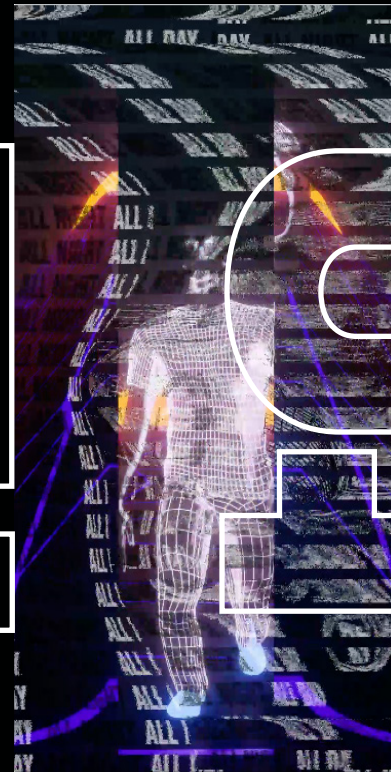

Text Overlays