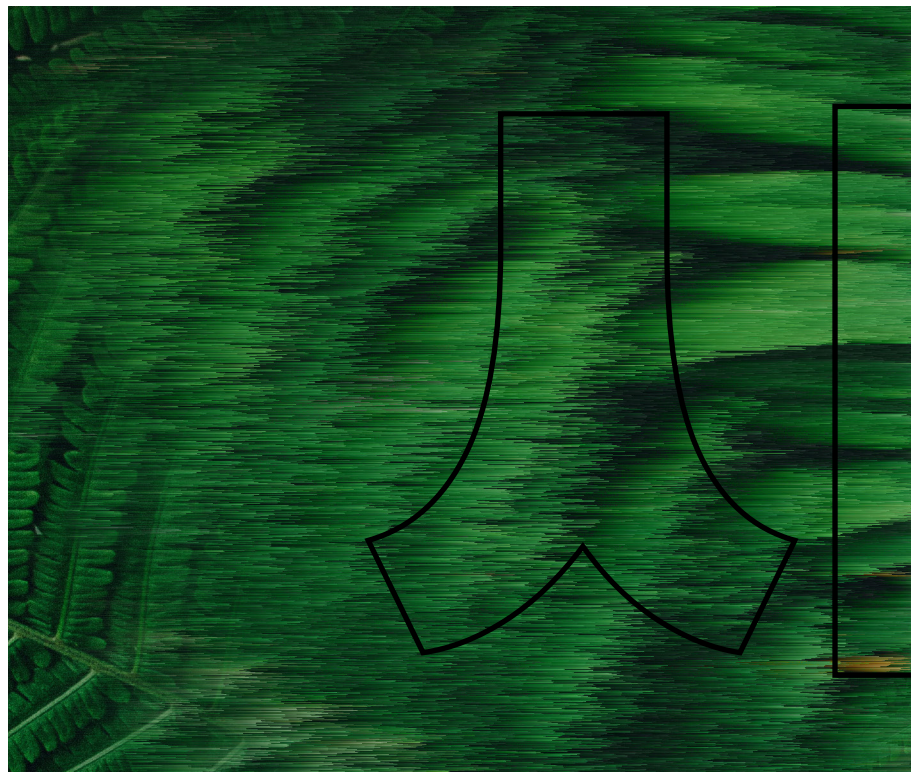

Pixel Sorting