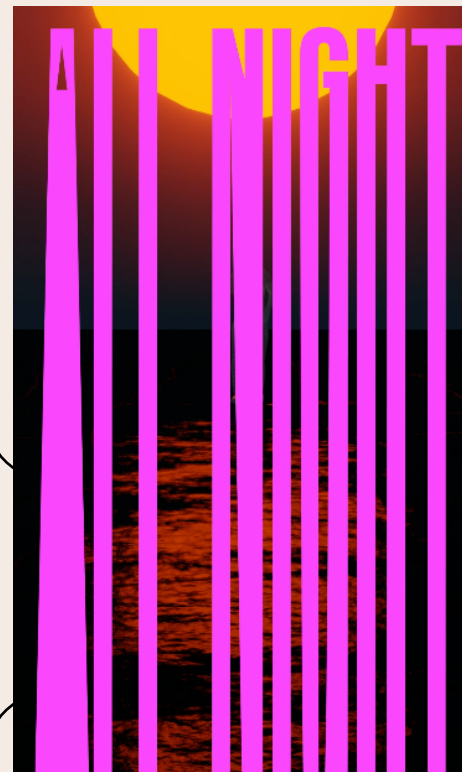

**NIMBUS SANS CONDENSED BLACK.
-10 KERNING, 90% HORIZONTAL SCALE,
AND ALWAYS UPPERCASE. DISTORT**

Open Sans Regular for the rare times you need to type a long message.

Black Han Sans for 한글

Distorted Nimbus Sans