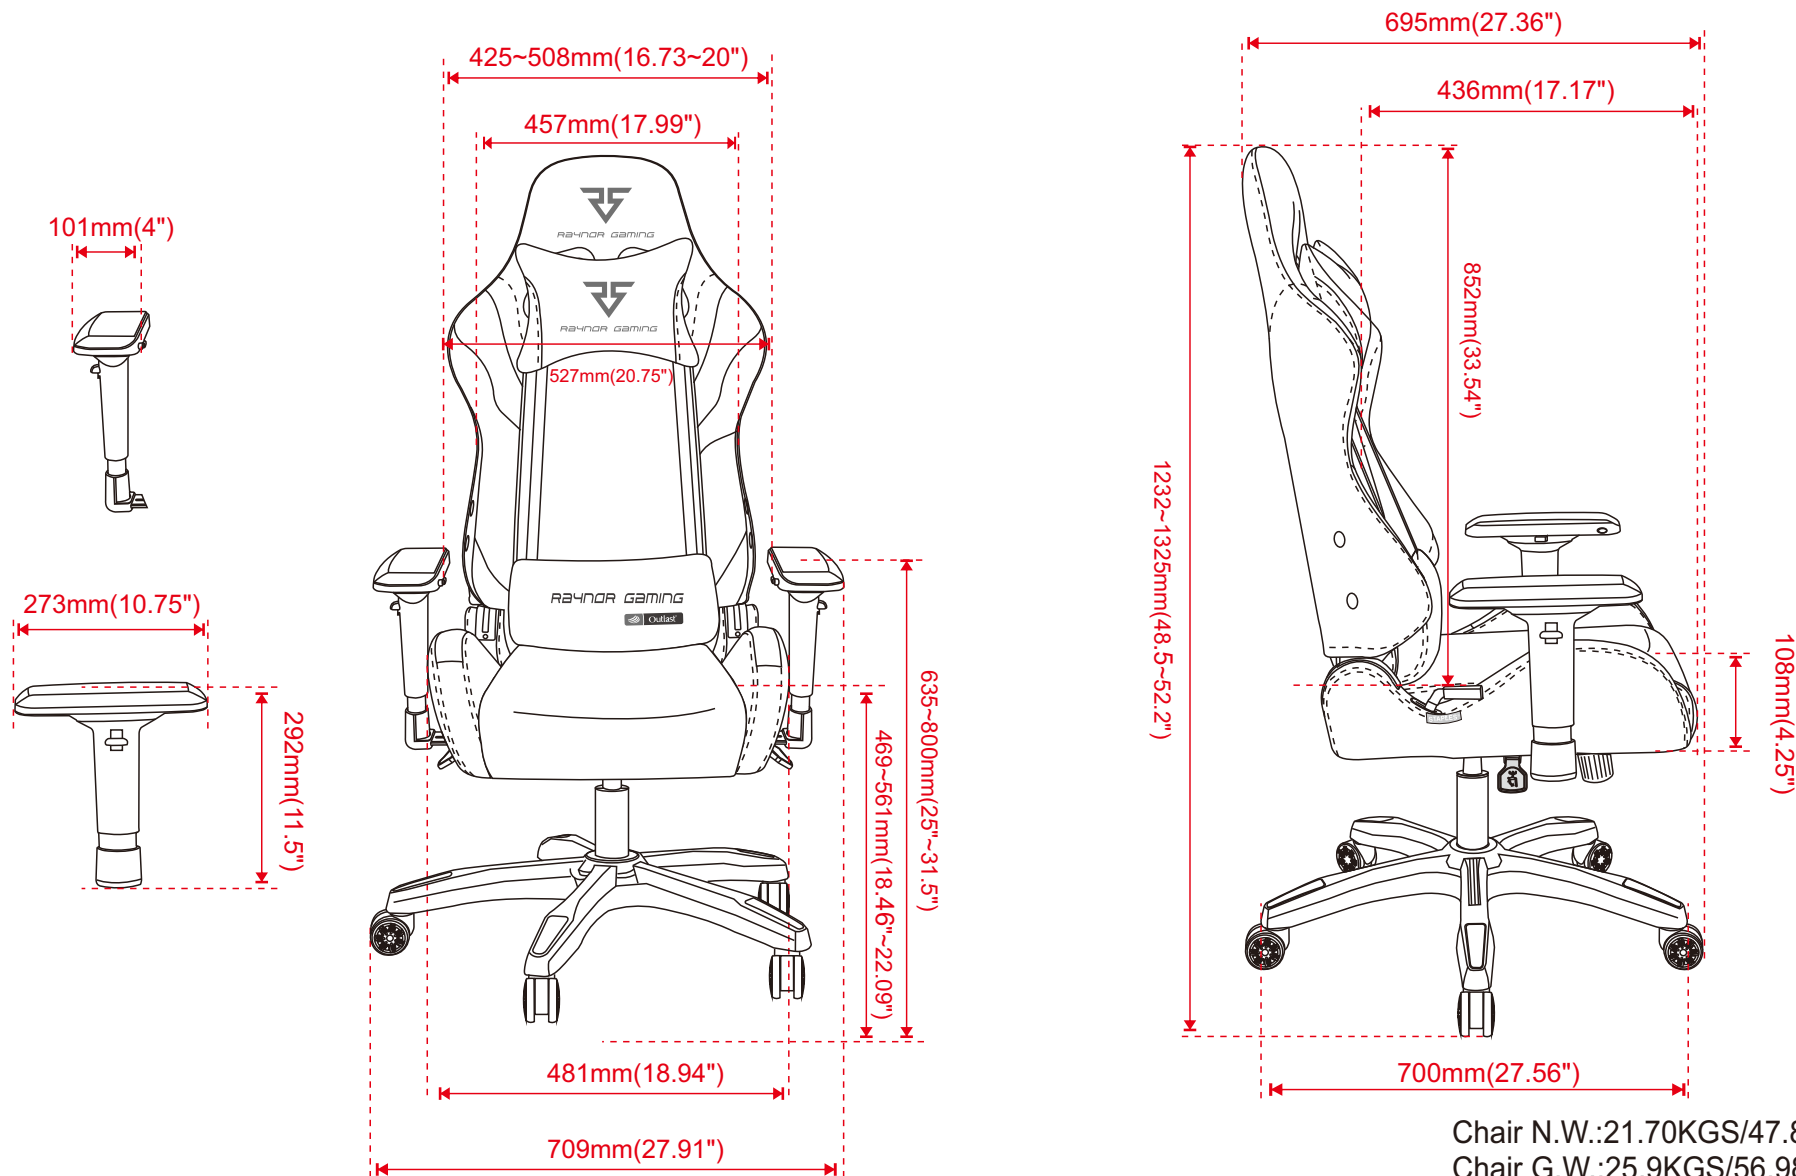

SKU: G-EPRO

Raynor Gaming Chair

2018-7-16

Chair N.W.:21.70KGS/47.80LBS
Chair G.W.:25.9KGS/56.98LBS
Cylinder:100mm Stroke
17 mm Taper
From floor to the bottom of cylinder:60mm