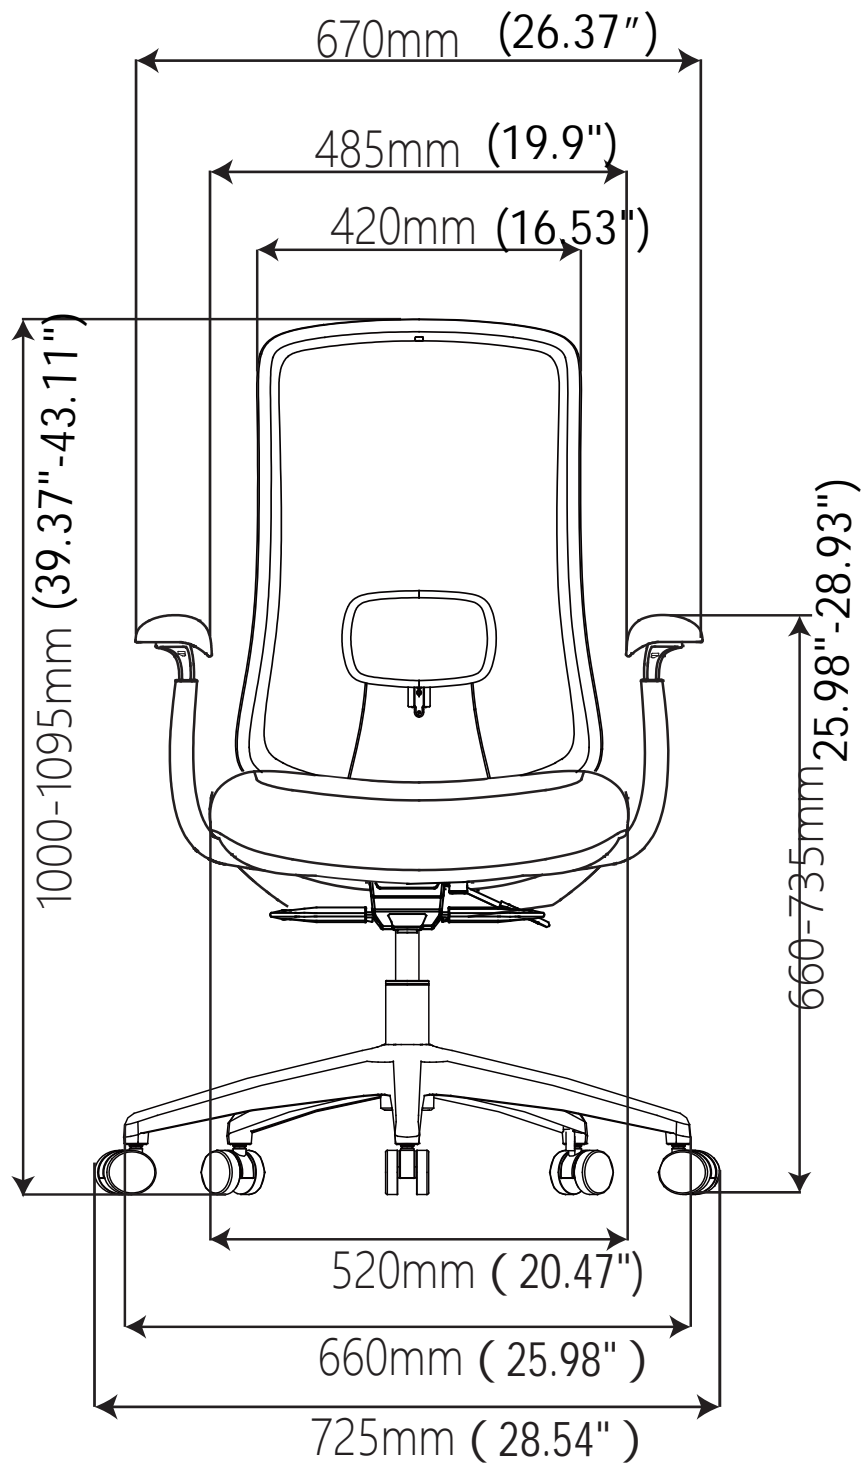

FLEXY

2023-07

Chair N.W.: 17KGS/37.48LBS

Chair G.W.: 19KGS/41.89LBS

Cylinder : 100mm Stroke

60mm Taper

From floor to the bottom of cylinder: 60mm