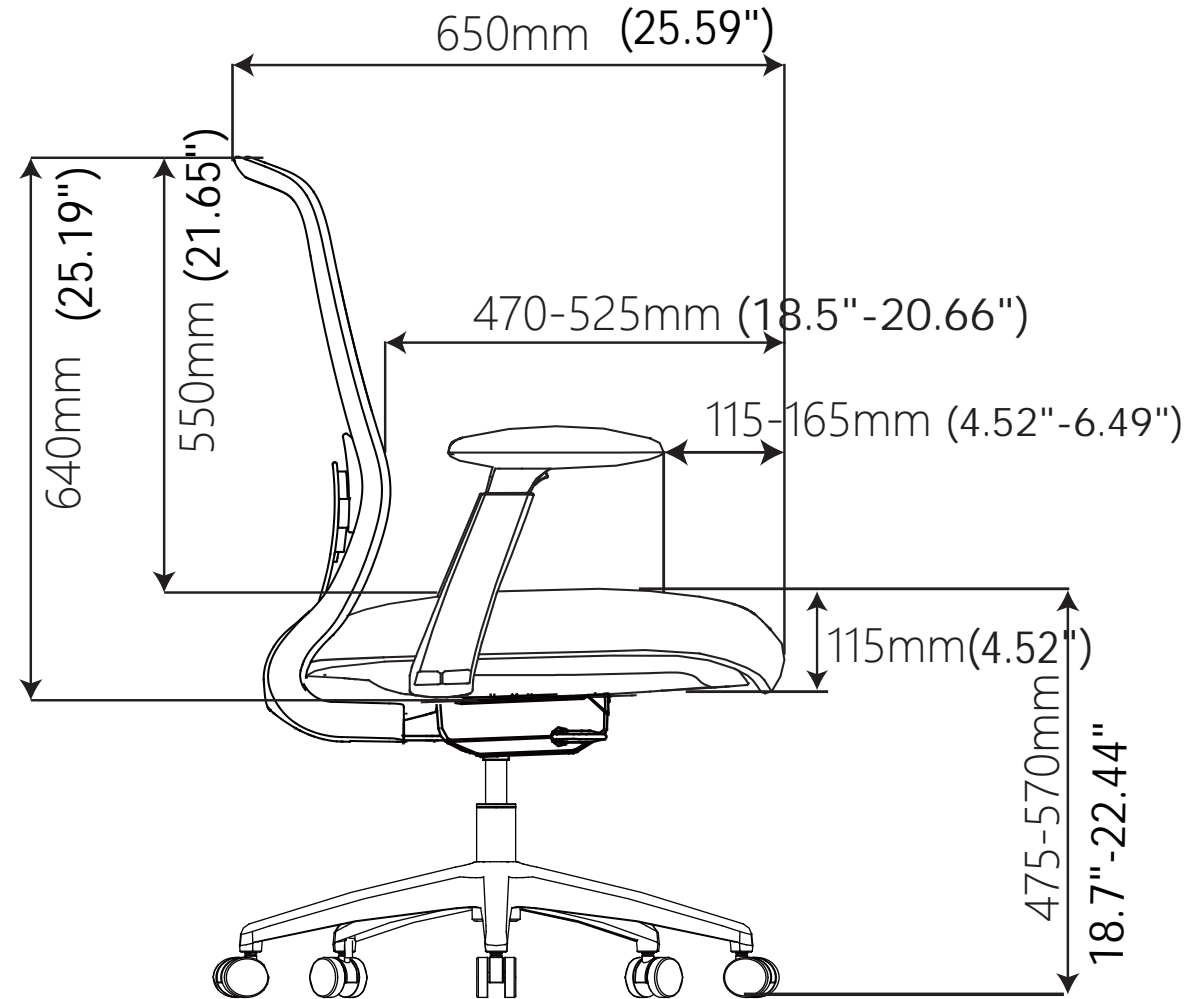

FLEXY

2023-07

Chair N.W.: 17KGS/37.48LBS

Chair G.W.: 19KGS/41.89LBS

Cylinder : 100mm Stroke

60mm Taper

From floor to the bottom of cylinder: 60mm