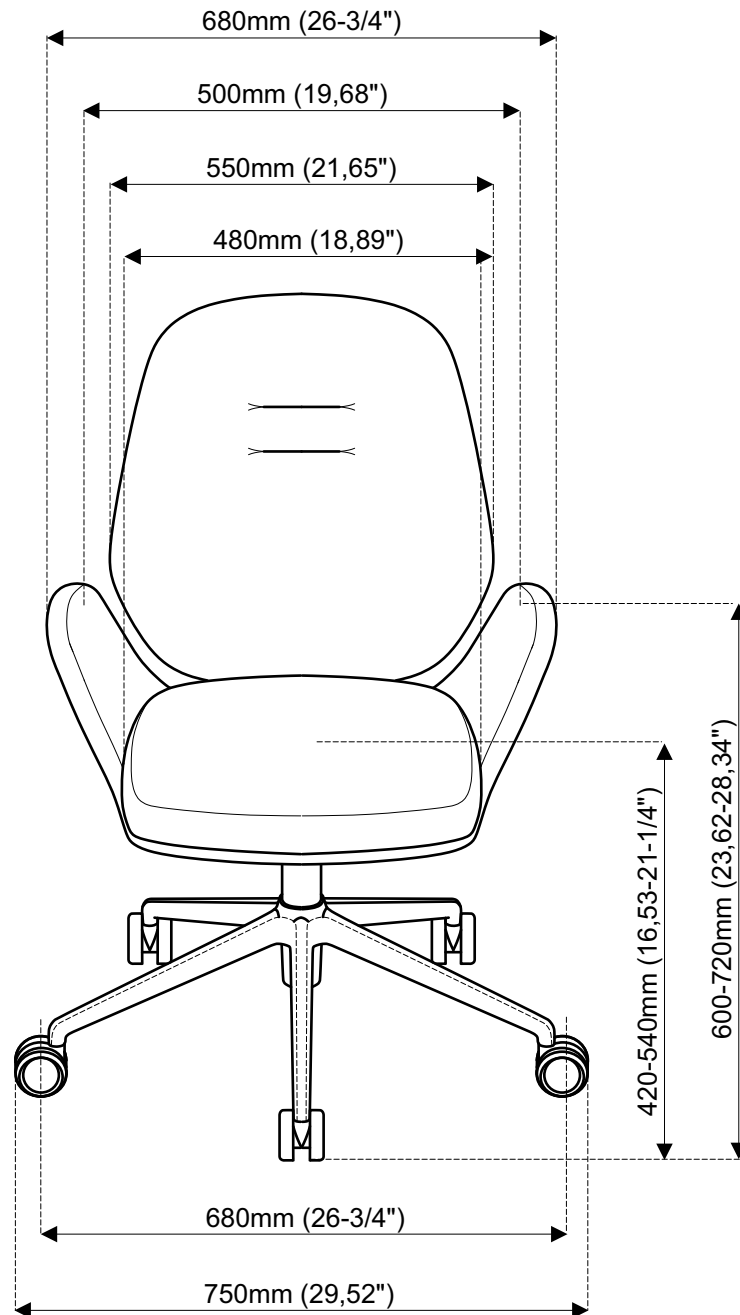

CENTRIK

2022-6-14

Chair N.W.: 17,5 kg/38,6 lbs
Chair G.W.: 21 kg/46,3 lbs
Stroke: 120 mm
From floor to the bottom of cylinder: 70 mm