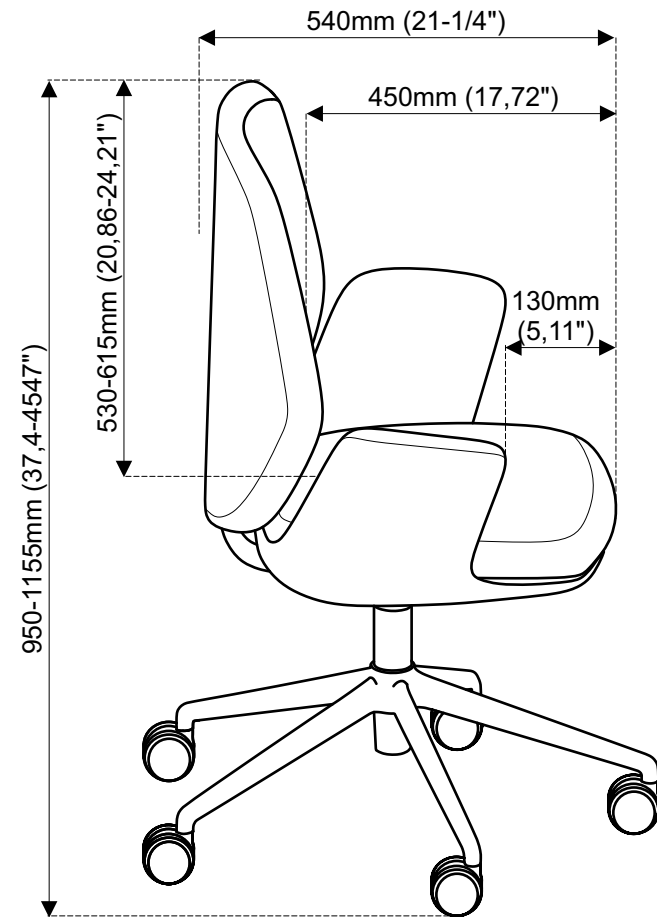

CENTRIK

2022-6-14

Chair N.W.: 17,5 kg/38,6 lbs
Chair G.W.: 21 kg/46,3 lbs
Stroke: 120 mm
From floor to the bottom of cylinder: 70 mm