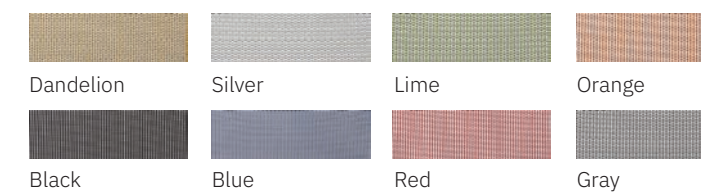

kinetic

SPECIFICATIONS, DIMENSIONS, AND COLORS

Black Frame	White Frame	Extended Height Stools	Vinyl Options
MT301A - BASIC MESH	MT301W - SPIDER MESH	EH301B - BLACK FRAME W/ARMS SPIDER MESH	VT302A - BLACK FRAME WITH ARMS
MT301B - SPIDER MESH		EH301W - WHITE FRAME W/ARMS SPIDER MESH	VT302W - WHITE FRAME WITH ARMS
MT301BNA - NO ARM - SPIDER MESH	MT301WNA - NO ARM SPIDER MESH		

DIMENSIONS

(all chair dimensions can be found on website)

A 23.82"
B 25.98"-29.92"
C 23.23"
D 35.82"- 39.76"

E 17.91"
F 18.88"
G 20.83"

SURFACE MATERIALS

Frame Color

Mesh Color

Vinyl Color