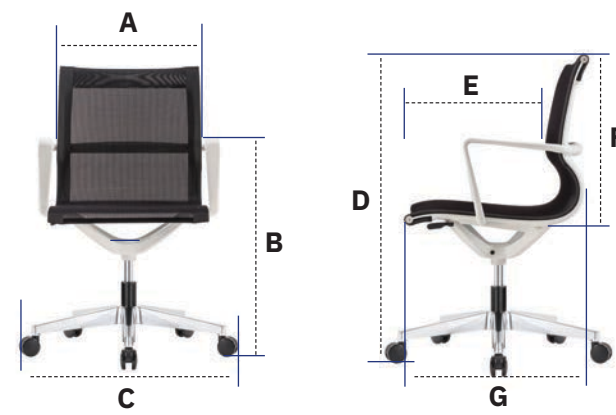

kinetic

SPECIFICATIONS, DIMENSIONS, AND COLORS

Black Frame	White Frame	Extended Height Stools	Vinyl Options
MT301A - BASIC MESH	MT301W - SPIDER MESH	EH301B - BLACK FRAME W/ARMS SPIDER MESH	VT302A - BLACK FRAME WITH ARMS
MT301B - SPIDER MESH		EH301W - WHITE FRAME W/ARMS SPIDER MESH	VT302W - WHITE FRAME WITH ARMS
MT301BNA - NO ARM - SPIDER MESH	MT301WNA - NO ARM SPIDER MESH		

DIMENSIONS

(all chair dimensions can be found on website)

A 23.82"
B 25.98"-29.92"
C 23.23"
D 35.82"- 39.76"

E 17.91"
F 18.88"
G 20.83"

SURFACE MATERIALS

Frame Color

Mesh Color

Vinyl Color

MT301B-BLUE

 **Seat Height Adjustment**
Sets seat height to desired position relative to floor.

MT301WNA-ORANGE

EH301W-OLIVE

 **Flex Tilt**
Ten degree center tilt.

 **Waterfall Seat**
Front of cushion slopes to reduce pressure on the back of the knees.