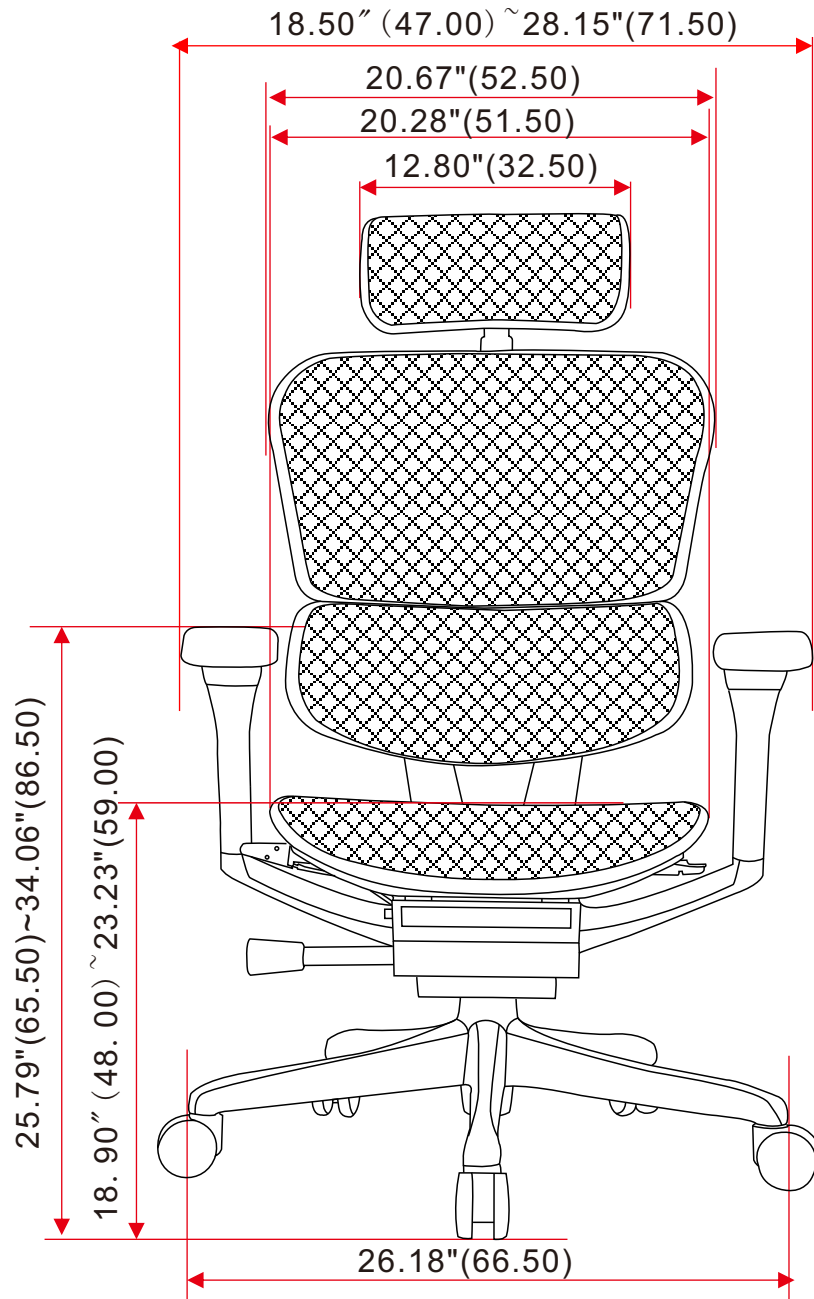

ME7ERG-GEN2

Date: 20231102

Cm92104 base/120mm cylinder