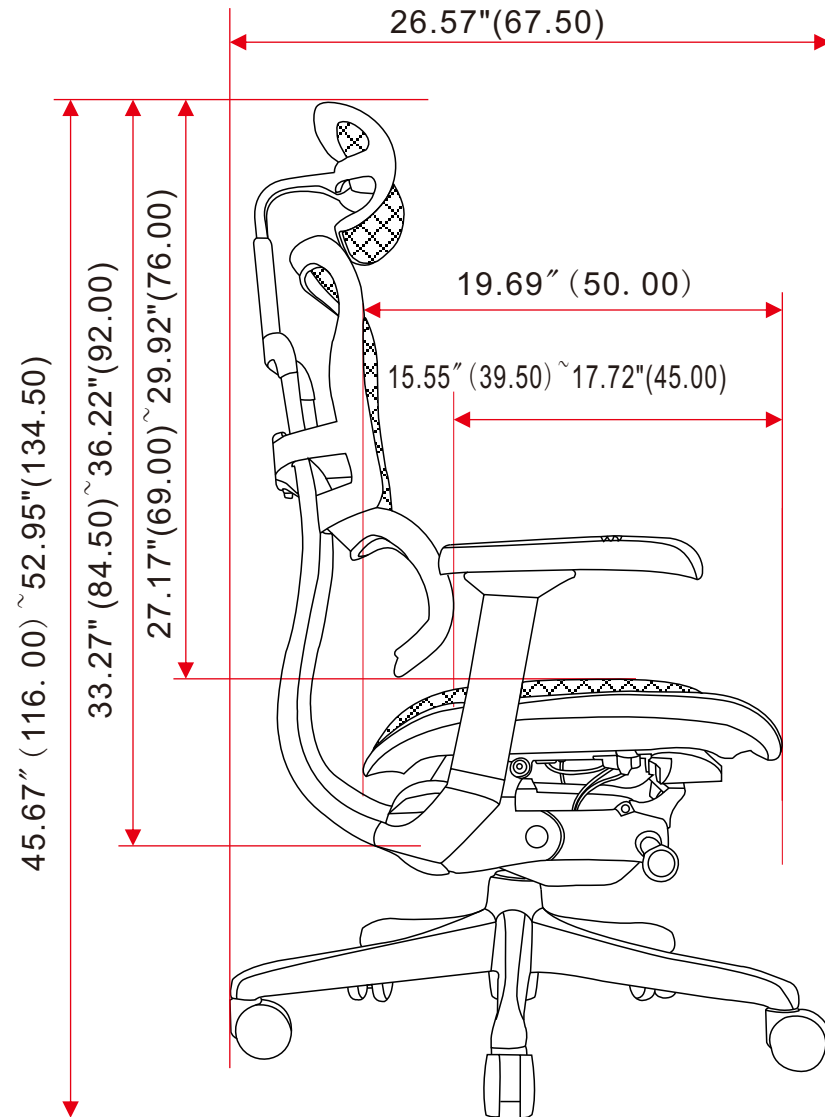

ME7ERG-GEN2

Date: 20231102

Cm92104 base/120mm cylinder