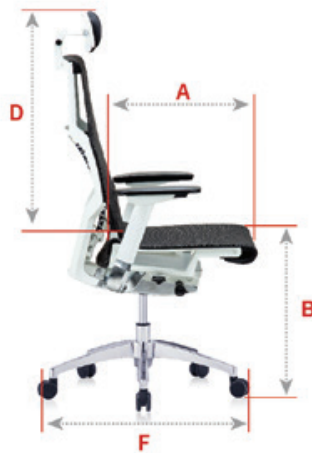

E 19.3
F 24
G 3.5–6.9 in.

SURFACE MATERIALS

Frame Color

Charcoal

White

Mesh Color

Black

Blue

Gray

Fabric Color

Black

Blue

Gray