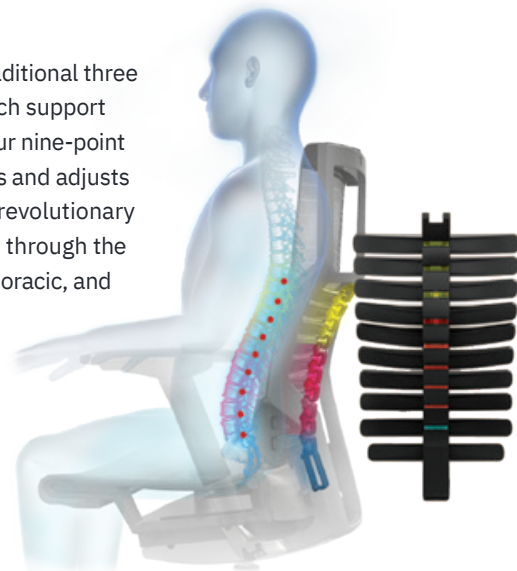

Mimics the elastic adjustment of human intervertebral discs for superior comfort and support.

Seat Extension

Seat slides in or out to increase or decrease seat depth.

5D Pressure Relief Headrest

Adjustable in 5 unique dimensions including two separate height options, head shape, angle, and tilt, the 5D headrest supports your neck and alleviates pressure on the shoulders.

Intelligent Posture Assistance

Pressure-sensitive sensors assist with proper back posture and alignment.

LIVEMOTION Lumbar Support

Lumbar tracking provides dynamic tilt control to support the lumbar and spine when tilting.

Compared with traditional three point systems which support only the lumbar, our nine-point Bionic Spine moves and adjusts with the body, for revolutionary structural support through the lumbar, sacrum, thoracic, and cervical regions.

Bluetooth Smart Seat Cushion

Pressure-sensitive seat cushion with two built in sensors with intelligent tension adjustment technology promotes correct posture.

3D Armrest

Adjusts in three directions to your preferred height, angle, and depth.