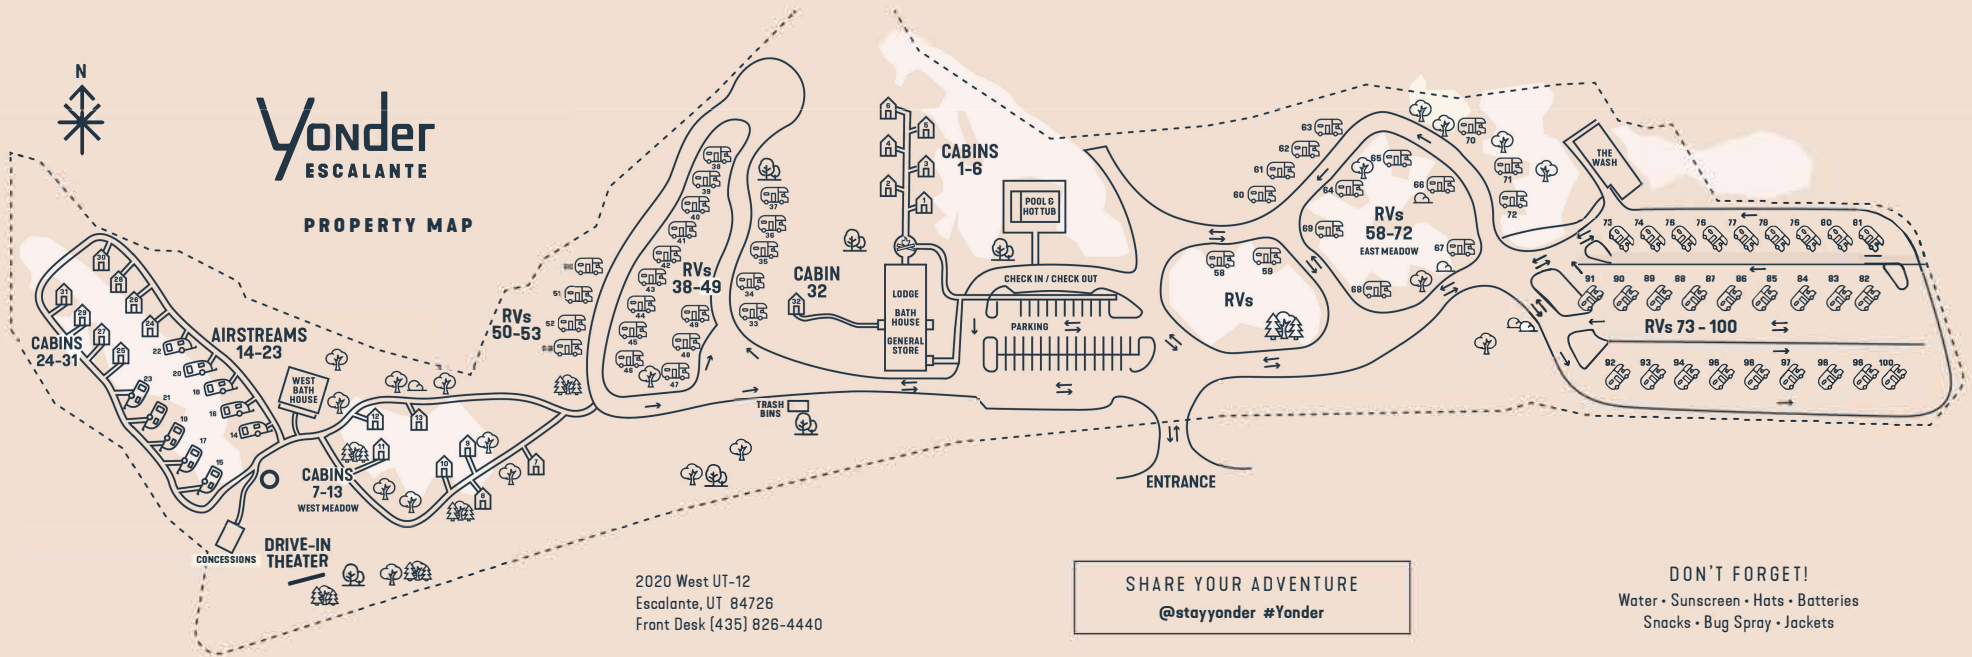

Yonder ESCALANTE

PROPERTY MAP

2020 West UT-12
Escalante, UT 84726
Front Desk (435) 826-4440

SHARE YOUR ADVENTURE
[@stayonder](#) [#Yonder](#)

DON'T FORGET!
Water • Sunscreen • Hats • Batteries
Snacks • Bug Spray • Jackets