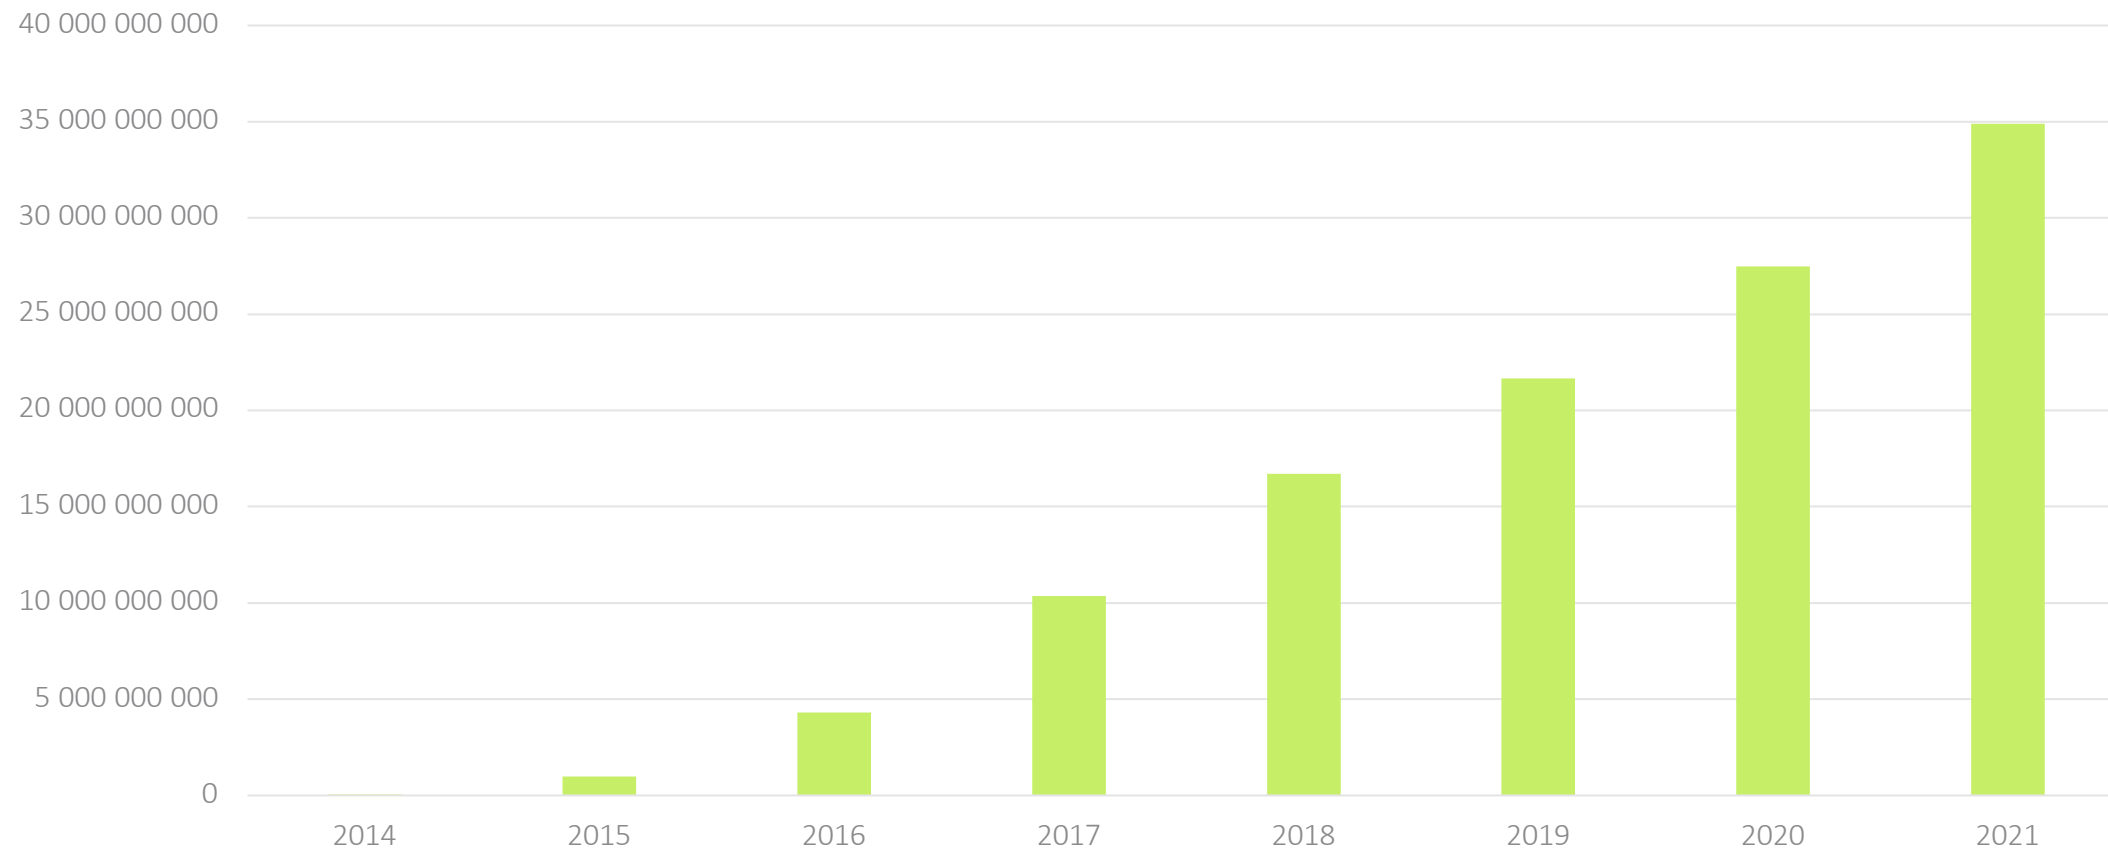

Swish statistics

2012-2021

Number of payments 2012-2021 in total

Volume in billion SEK 2013-2021 in total

Swish Private

Launched 2012-12-12

Number of users 2013-2021

Number of payments private 2012-2021

Volume in SEK private 2013-2021

Swish for Companies

Launched June 2014

Number of companies 2014-2021

Number of payments companies 2014-2021

Volume in SEK companies 2014-2021

Swish for Commerce

Launched January 2017

Number of Commerce merchants 2017-2021

Number of payments Commerce 2017-2021

Volume in SEK Commerce 2017-2021