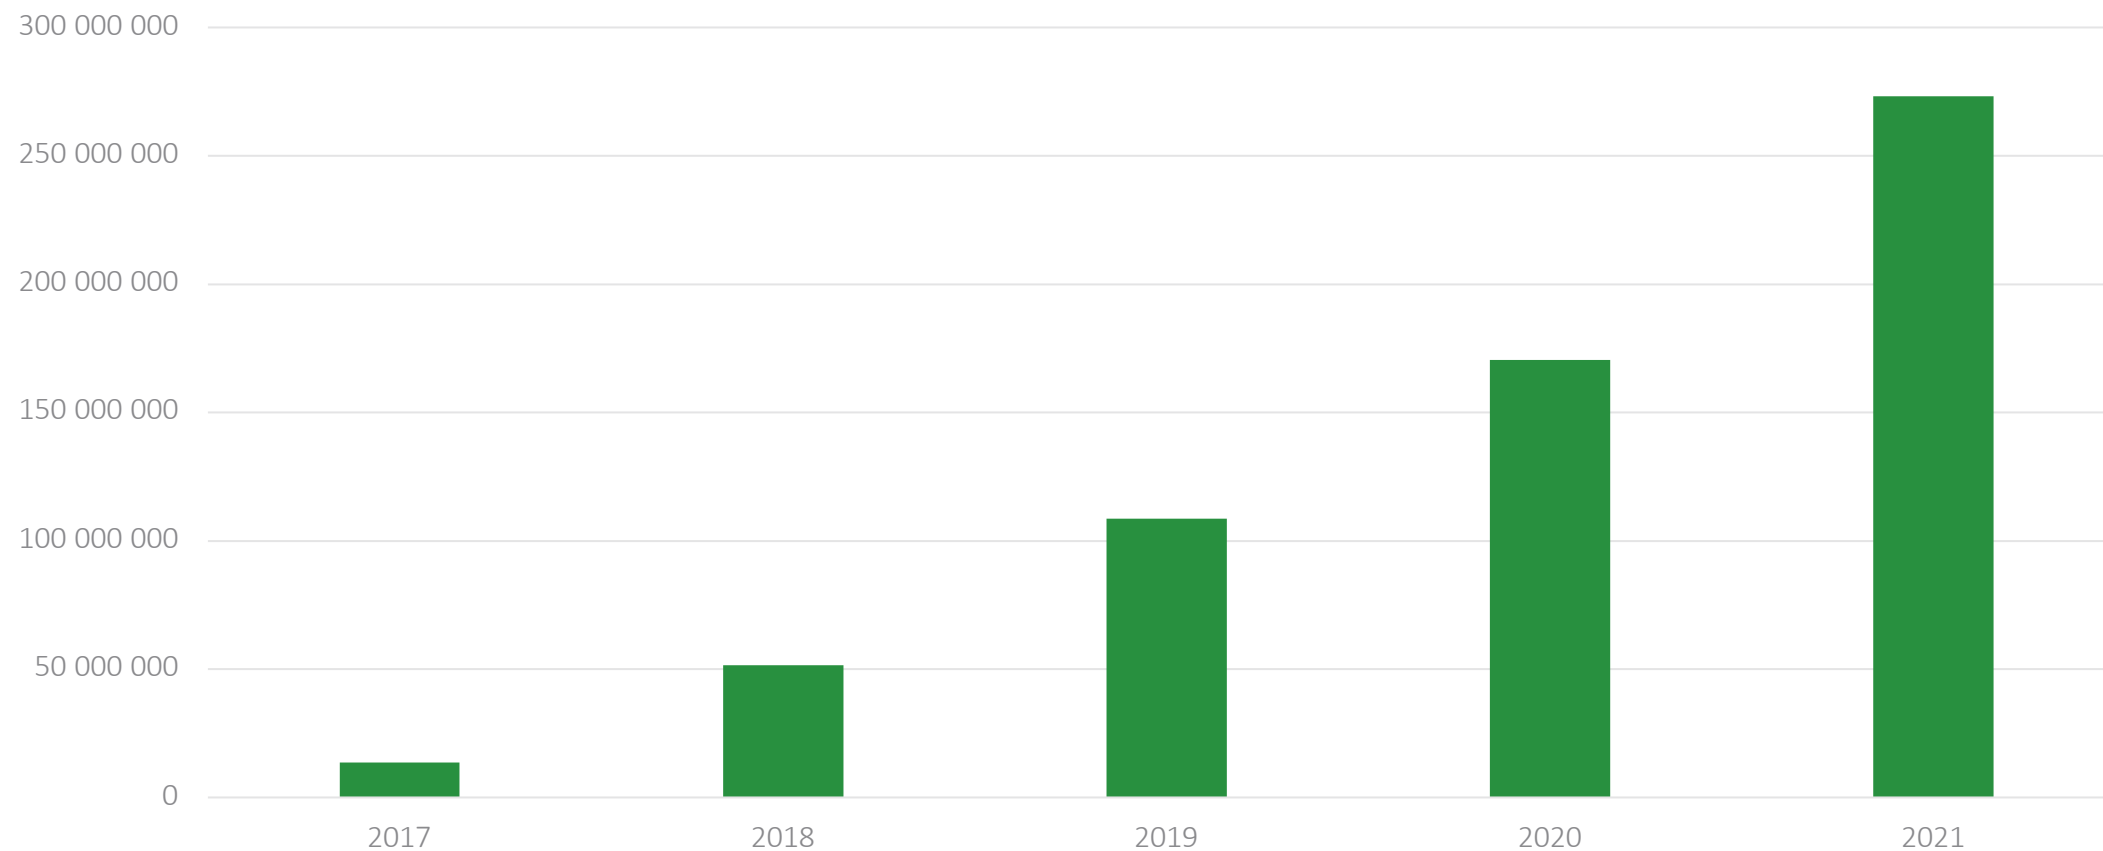

Swish statistics

2012-2021

Number of payments 2012-2021 in total

Volume in billion SEK 2013-2021 in total

Swish Private

Launched 2012-12-12

Number of users 2013-2021

Number of payments private 2012-2021

Volume in SEK private 2013-2021

Swish for Companies

Launched June 2014

Number of companies 2014-2021

Number of payments companies 2014-2021

Volume in SEK companies 2014-2021

Swish for Commerce

Launched January 2017

Number of Commerce merchants 2017-2021

Number of payments Commerce 2017-2021

Volume in SEK Commerce 2017-2021