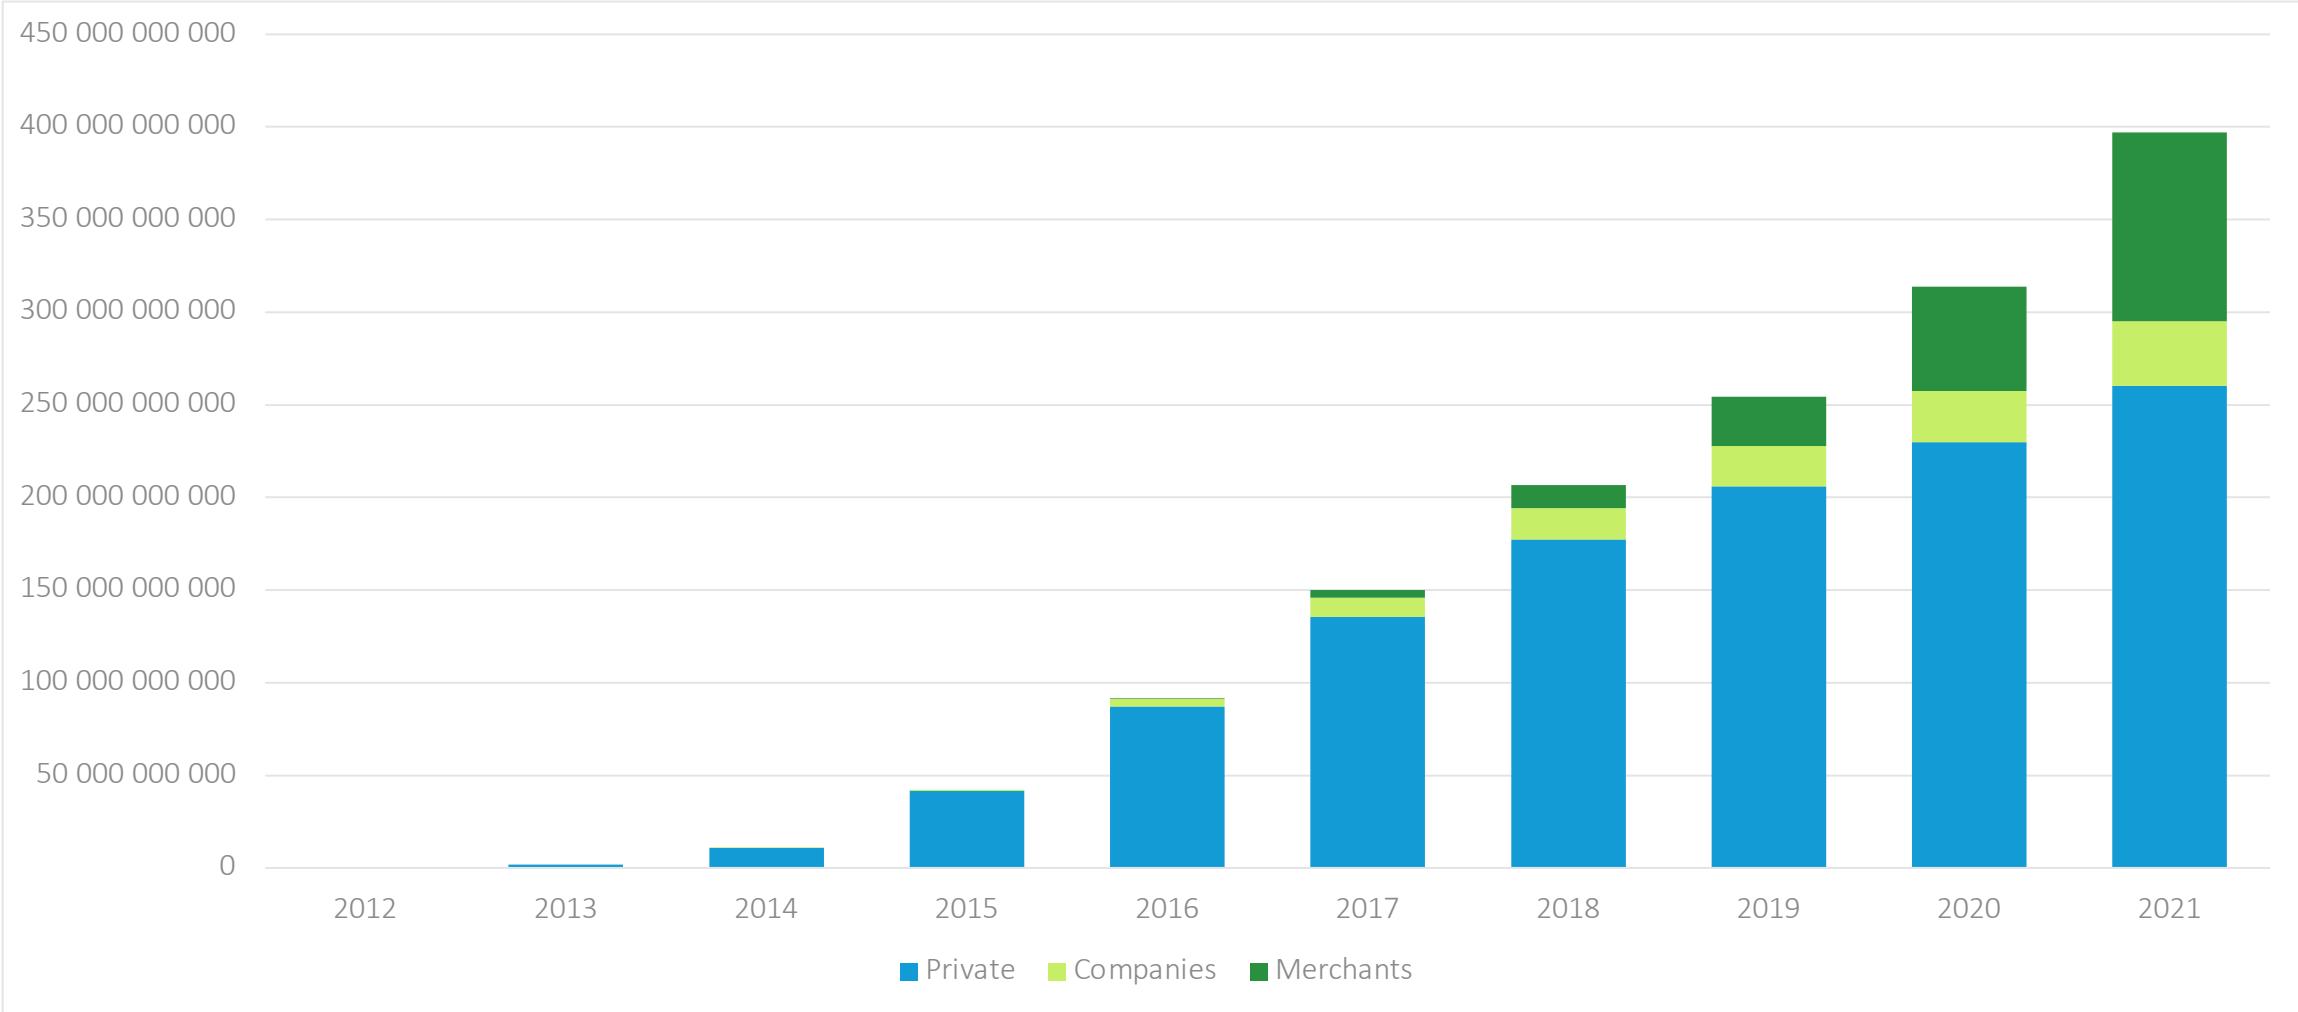

Swish statistics

2012-2021

Number of payments 2012-2021 in total

Volume in billion SEK 2013-2021 in total

Swish Private

Launched 2012-12-12

Number of users 2013-2021

Number of payments private 2012-2021

Volume in SEK private 2013-2021

Swish for Companies

Launched June 2014

Number of companies 2014-2021

Number of payments companies 2014-2021

Volume in SEK companies 2014-2021

Swish for Commerce

Launched January 2017