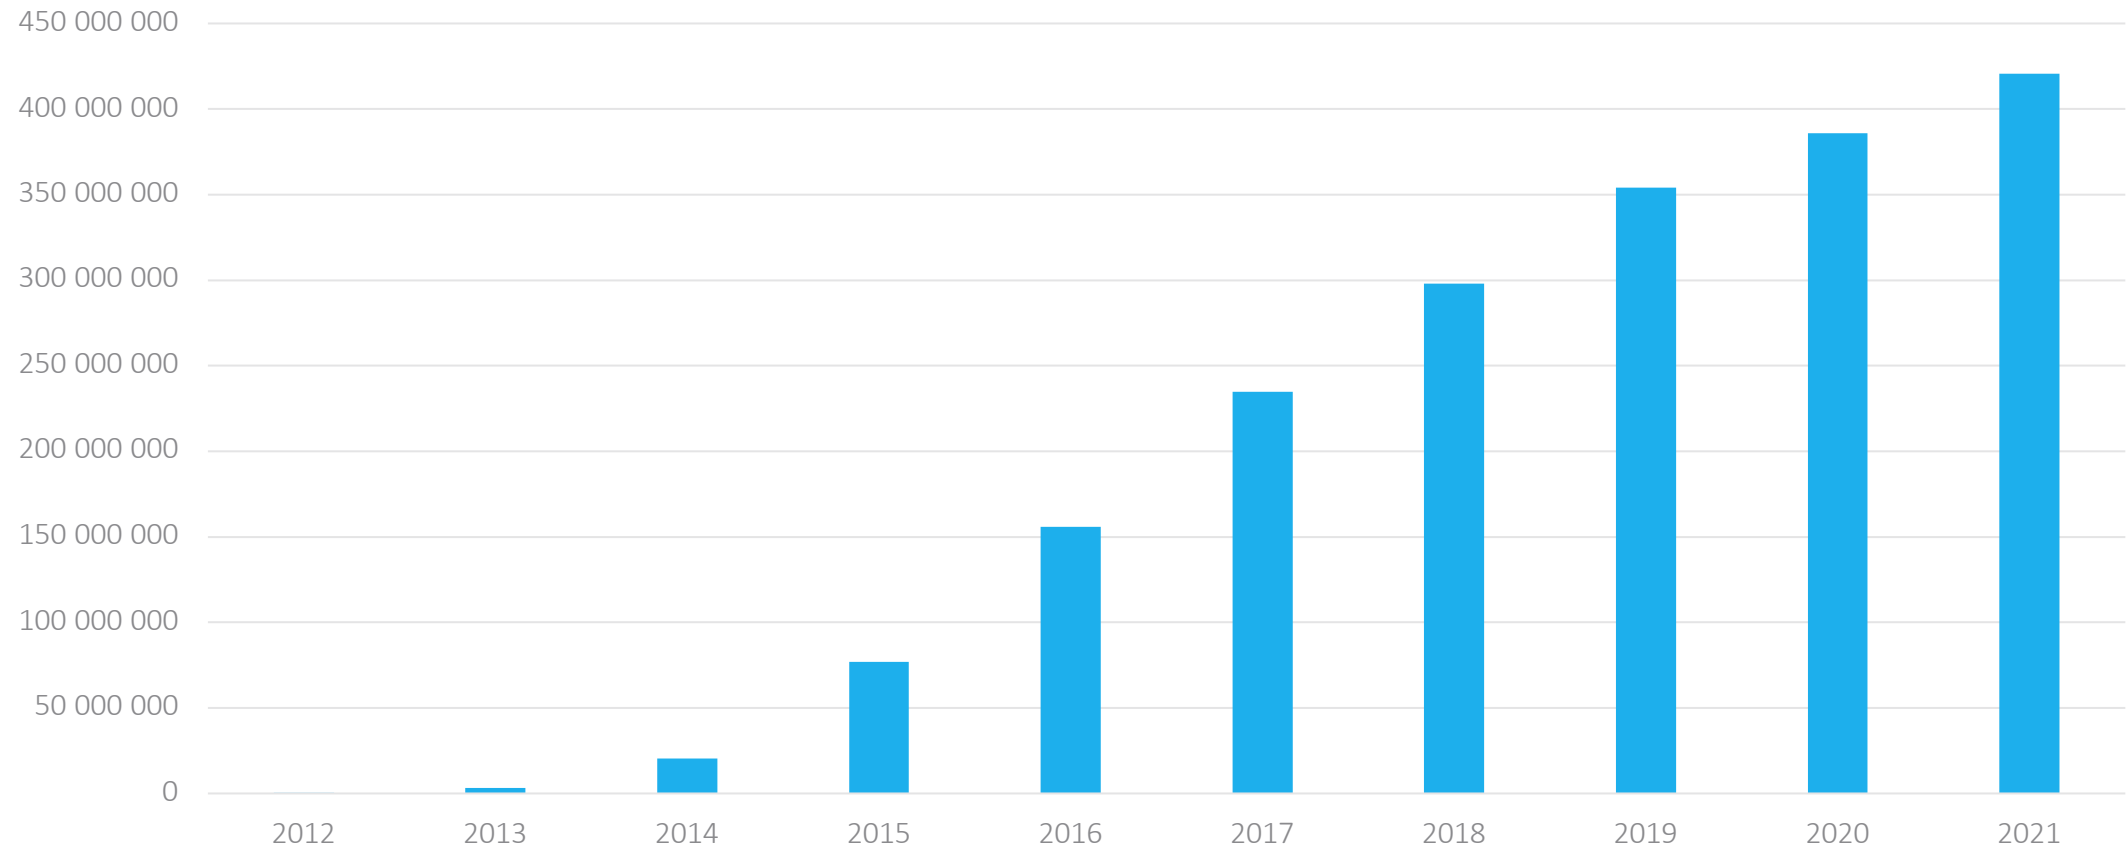

Swish statistics

2012-2021

Number of payments 2012-2021 in total

Volume in billion SEK 2013-2021 in total

Swish Private

Launched 2012-12-12

Number of users 2013-2021

Number of payments private 2012-2021

Volume in SEK private 2013-2021

Swish for Companies

Launched June 2014

Number of companies 2014-2021

Number of payments companies 2014-2021

Volume in SEK companies 2014-2021

Swish for Commerce

Launched January 2017