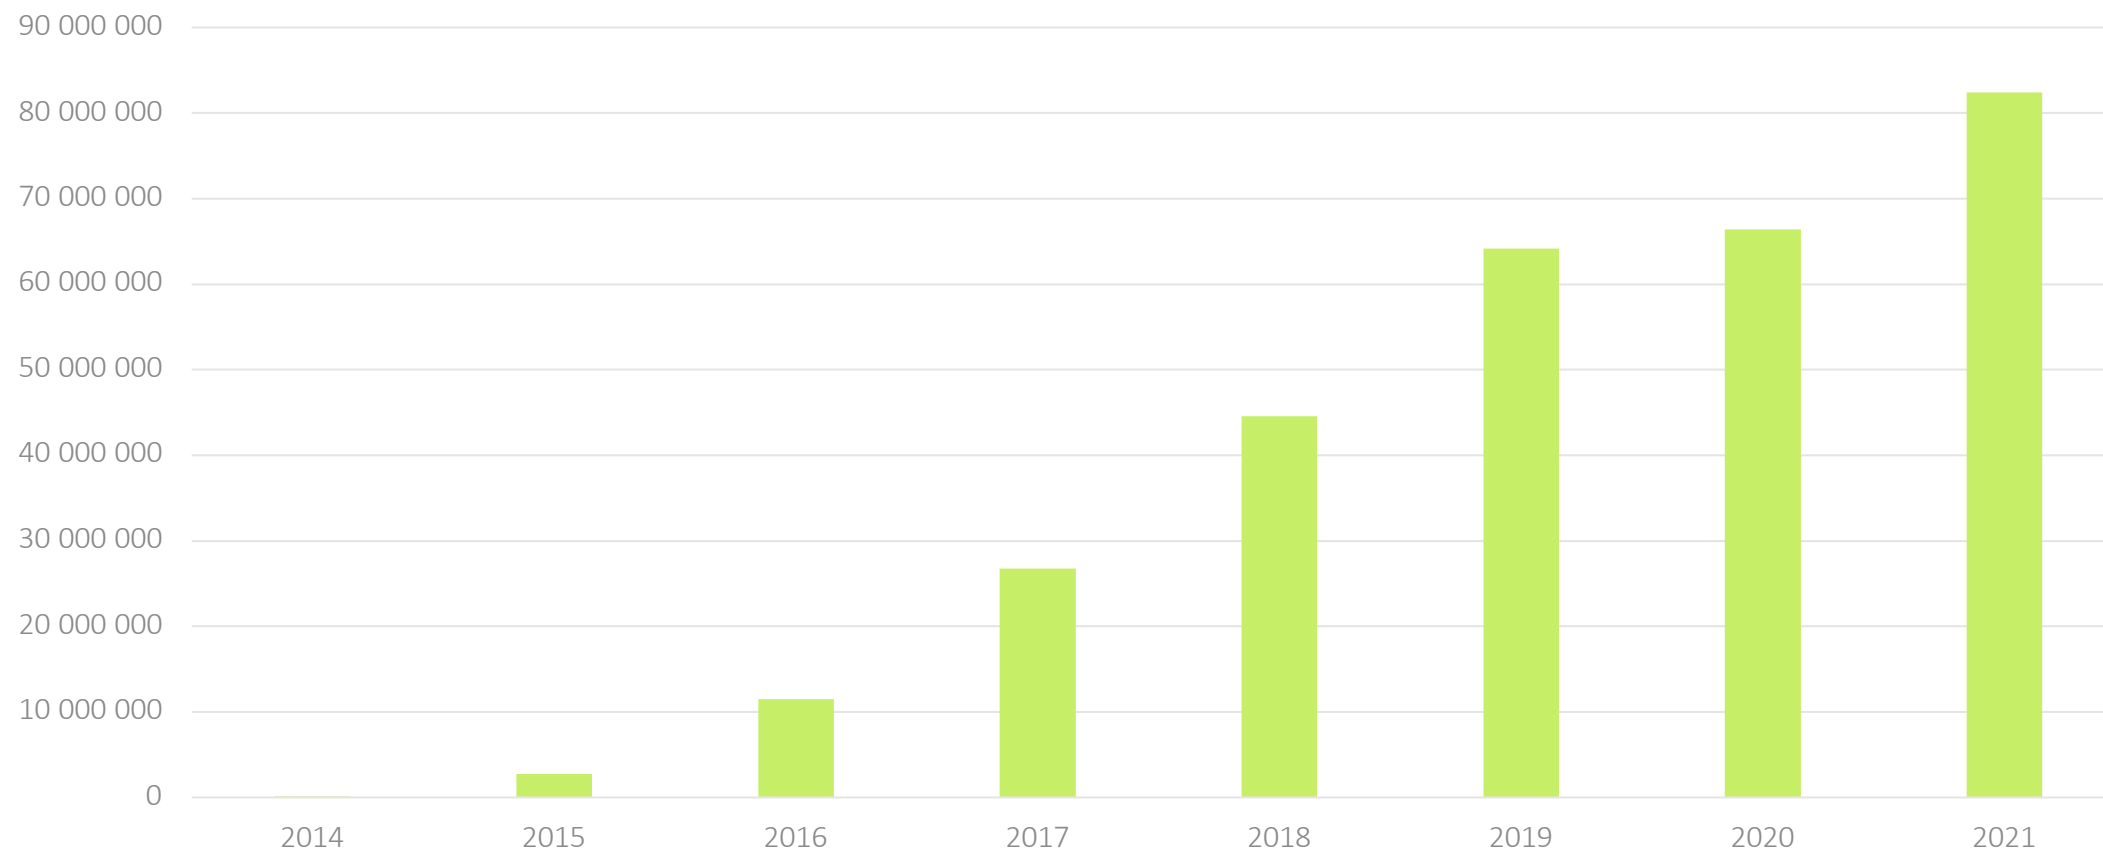

Swish statistics

2012-2021

Number of payments 2012-2021 in total

Volume in billion SEK 2013-2021 in total

Swish Private

Launched 2012-12-12

Number of users 2013-2021

Number of payments private 2012-2021

Volume in SEK private 2013-2021

Swish for Companies

Launched June 2014

Number of companies 2014-2021

Number of payments companies 2014-2021

Volume in SEK companies 2014-2021

Swish for Commerce

Launched January 2017

Number of Commerce merchants 2017-2021

Number of payments Commerce 2017-2021

Volume in SEK Commerce 2017-2021