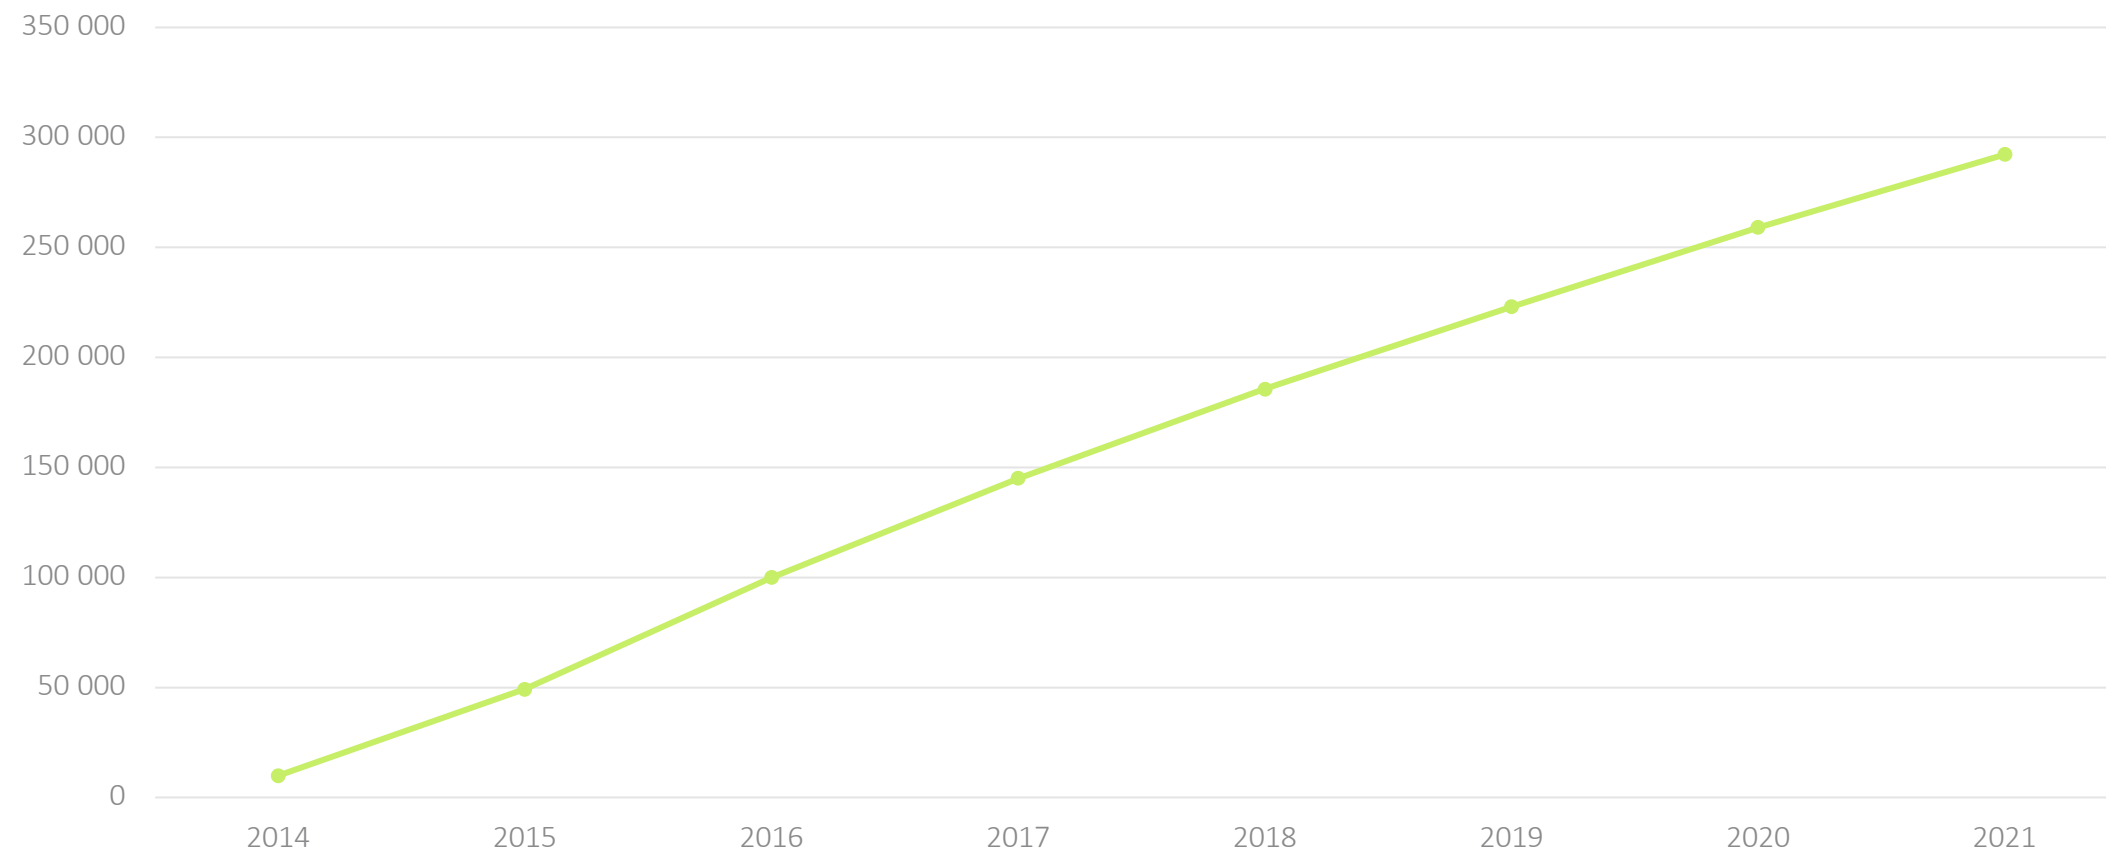

Swish statistics

2012-2021

Number of payments 2012-2021 in total

Volume in billion SEK 2013-2021 in total

Swish Private

Launched 2012-12-12

Number of users 2013-2021

Number of payments private 2012-2021

Volume in SEK private 2013-2021

Swish for Companies

Launched June 2014

Number of companies 2014-2021

Number of payments companies 2014-2021

Volume in SEK companies 2014-2021

Swish for Commerce

Launched January 2017