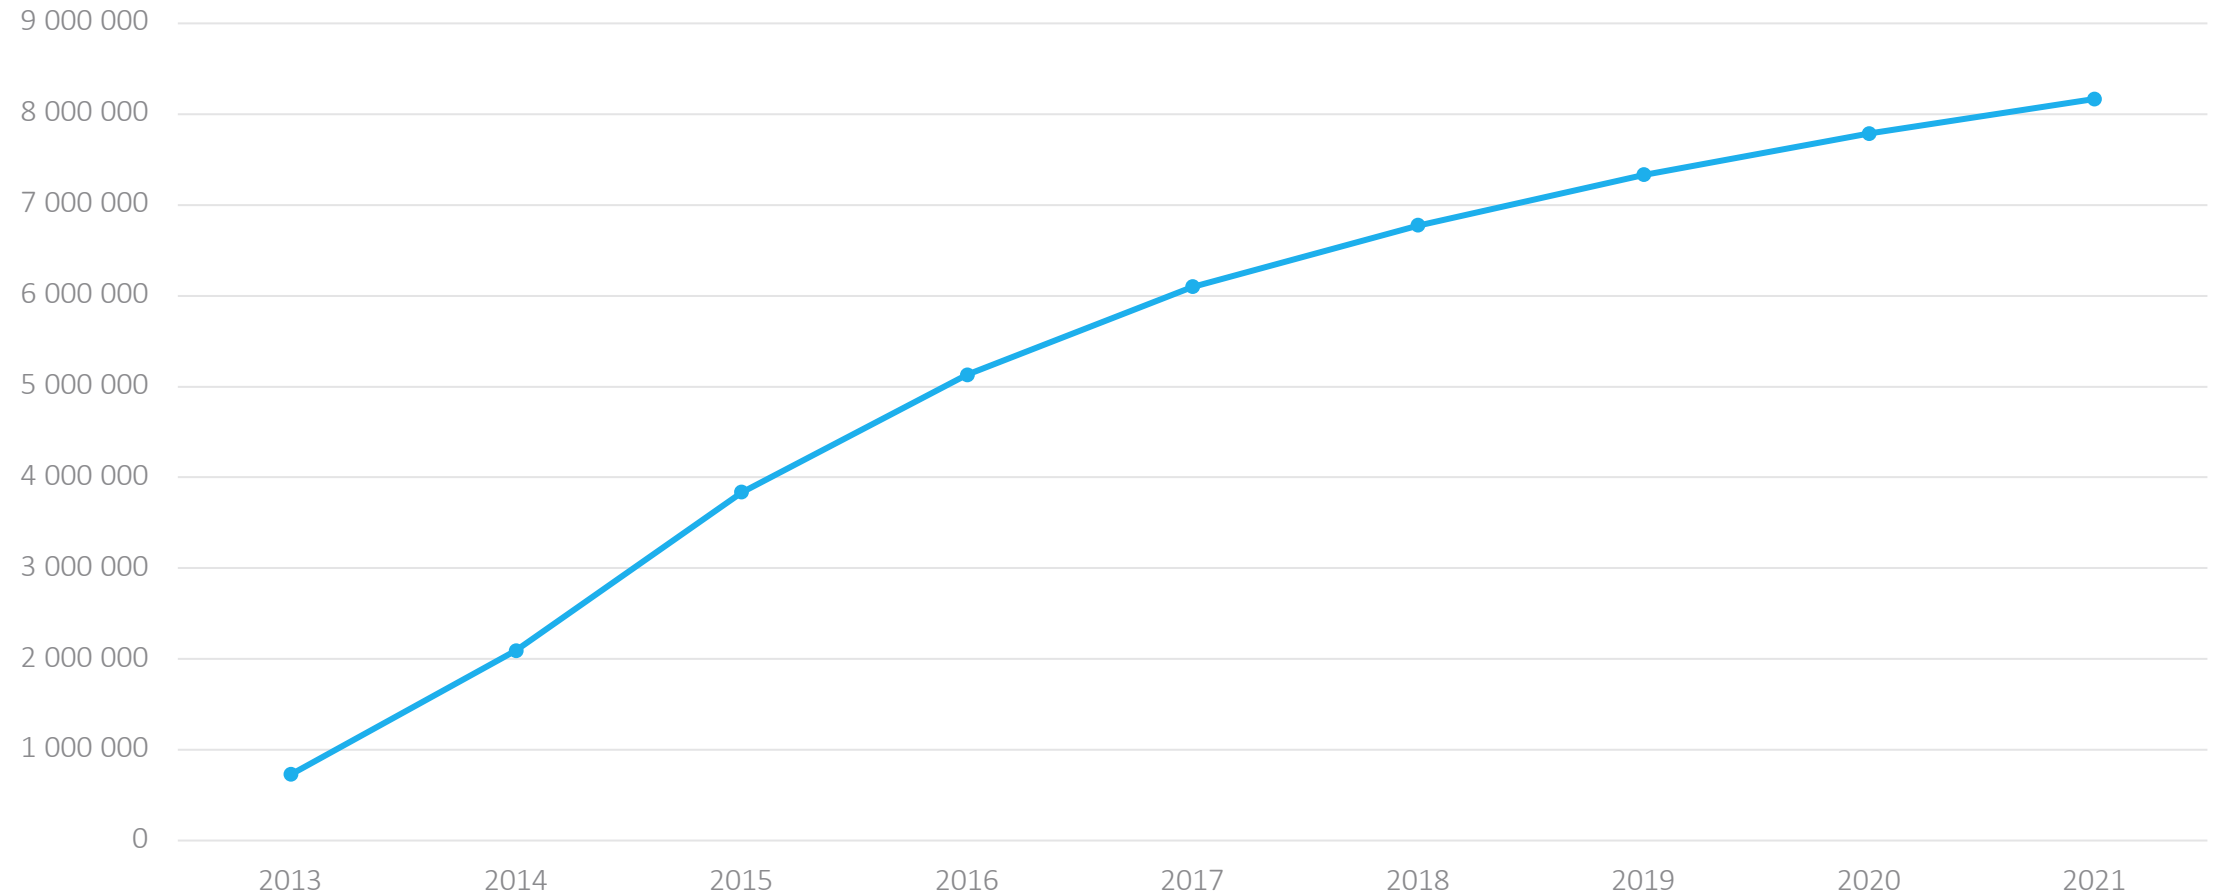

Swish statistics

2012-2021

Number of payments 2012-2021 in total

Volume in billion SEK 2013-2021 in total

Swish Private

Launched 2012-12-12

Number of users 2013-2021

Number of payments private 2012-2021

Volume in SEK private 2013-2021

Swish for Companies

Launched June 2014

Number of companies 2014-2021

Number of payments companies 2014-2021

Volume in SEK companies 2014-2021

Swish for Commerce

Launched January 2017