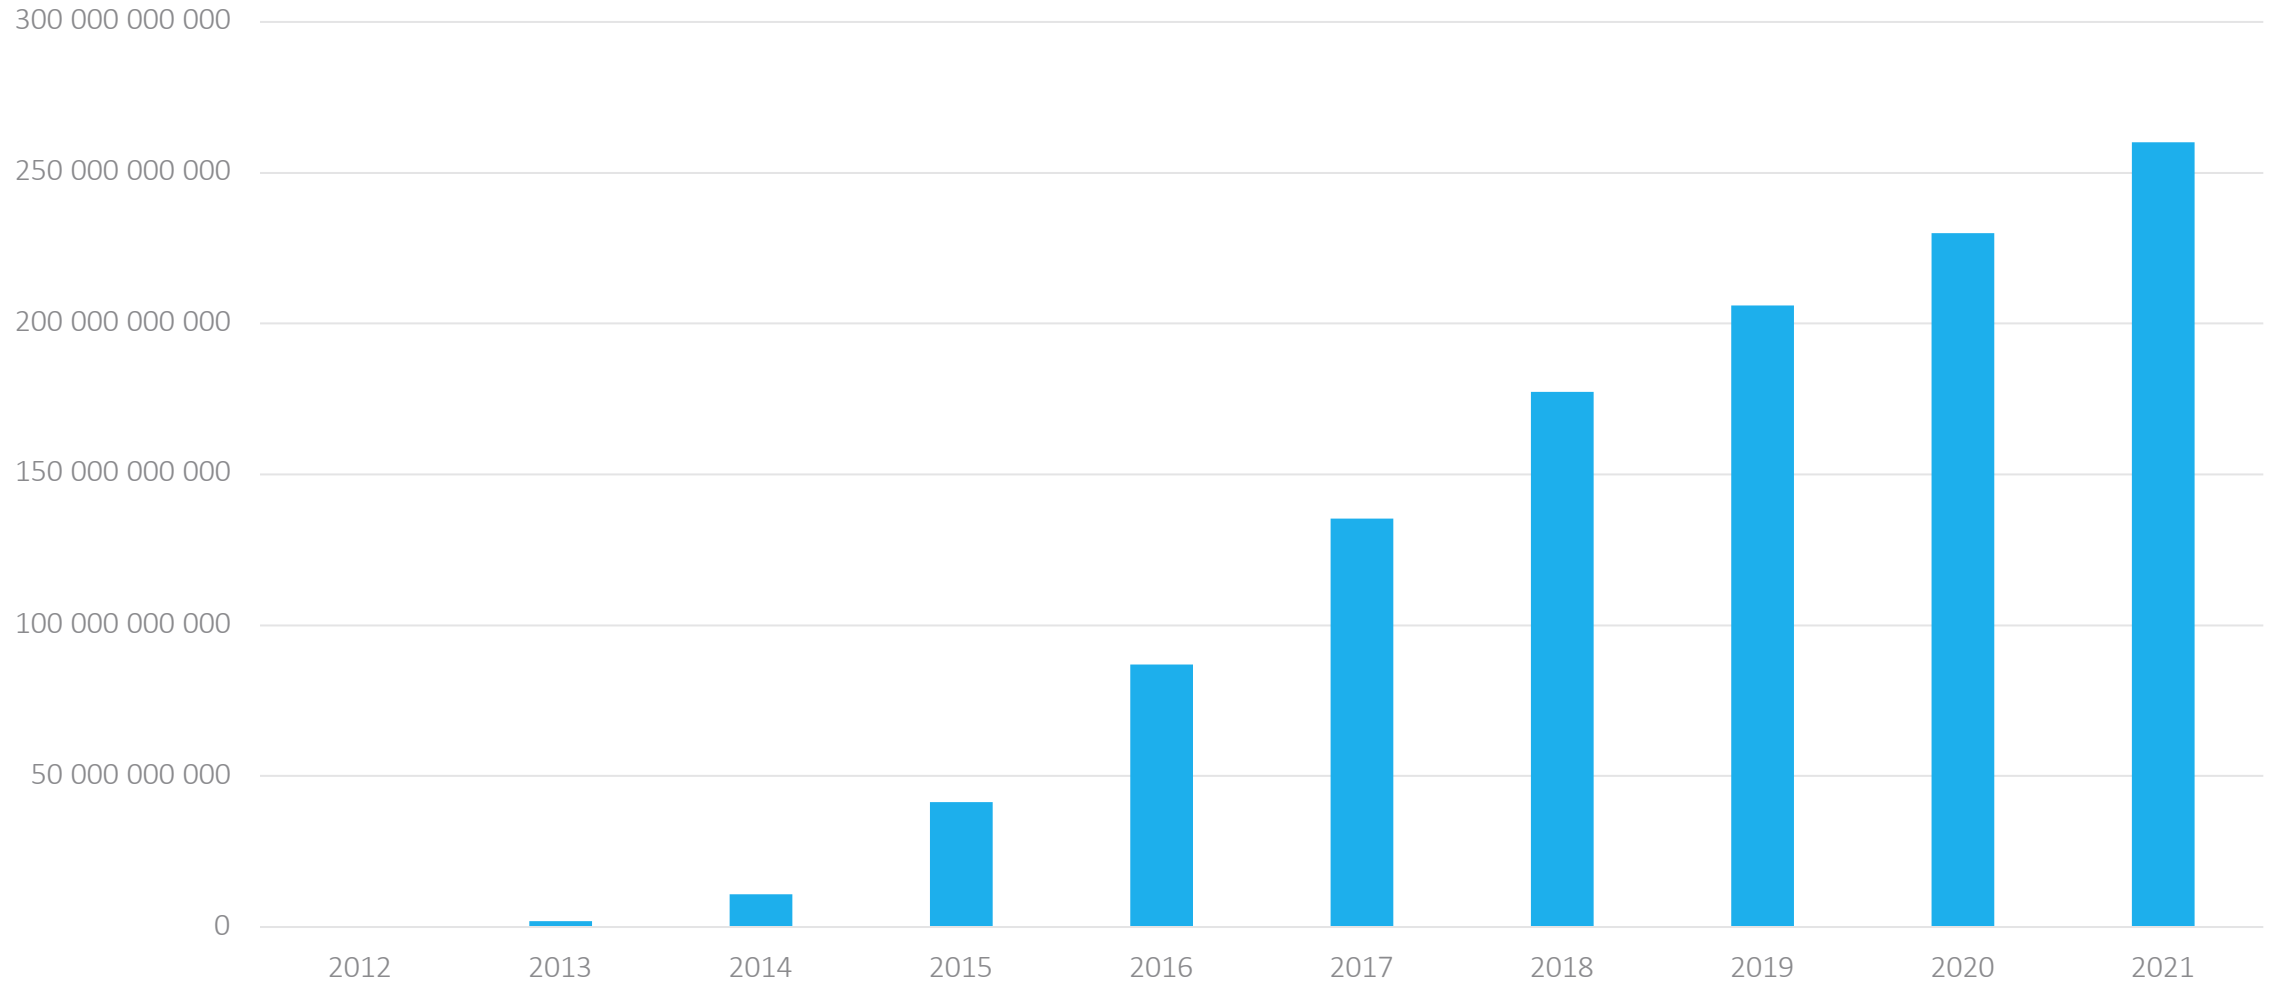

Swish statistics

2012-2021

Number of payments 2012-2021 in total

Volume in billion SEK 2013-2021 in total

Swish Private

Launched 2012-12-12

Number of users 2013-2021

Number of payments private 2012-2021

Volume in SEK private 2013-2021

Swish for Companies

Launched June 2014

Number of companies 2014-2021

Number of payments companies 2014-2021

Volume in SEK companies 2014-2021

Swish for Commerce

Launched January 2017