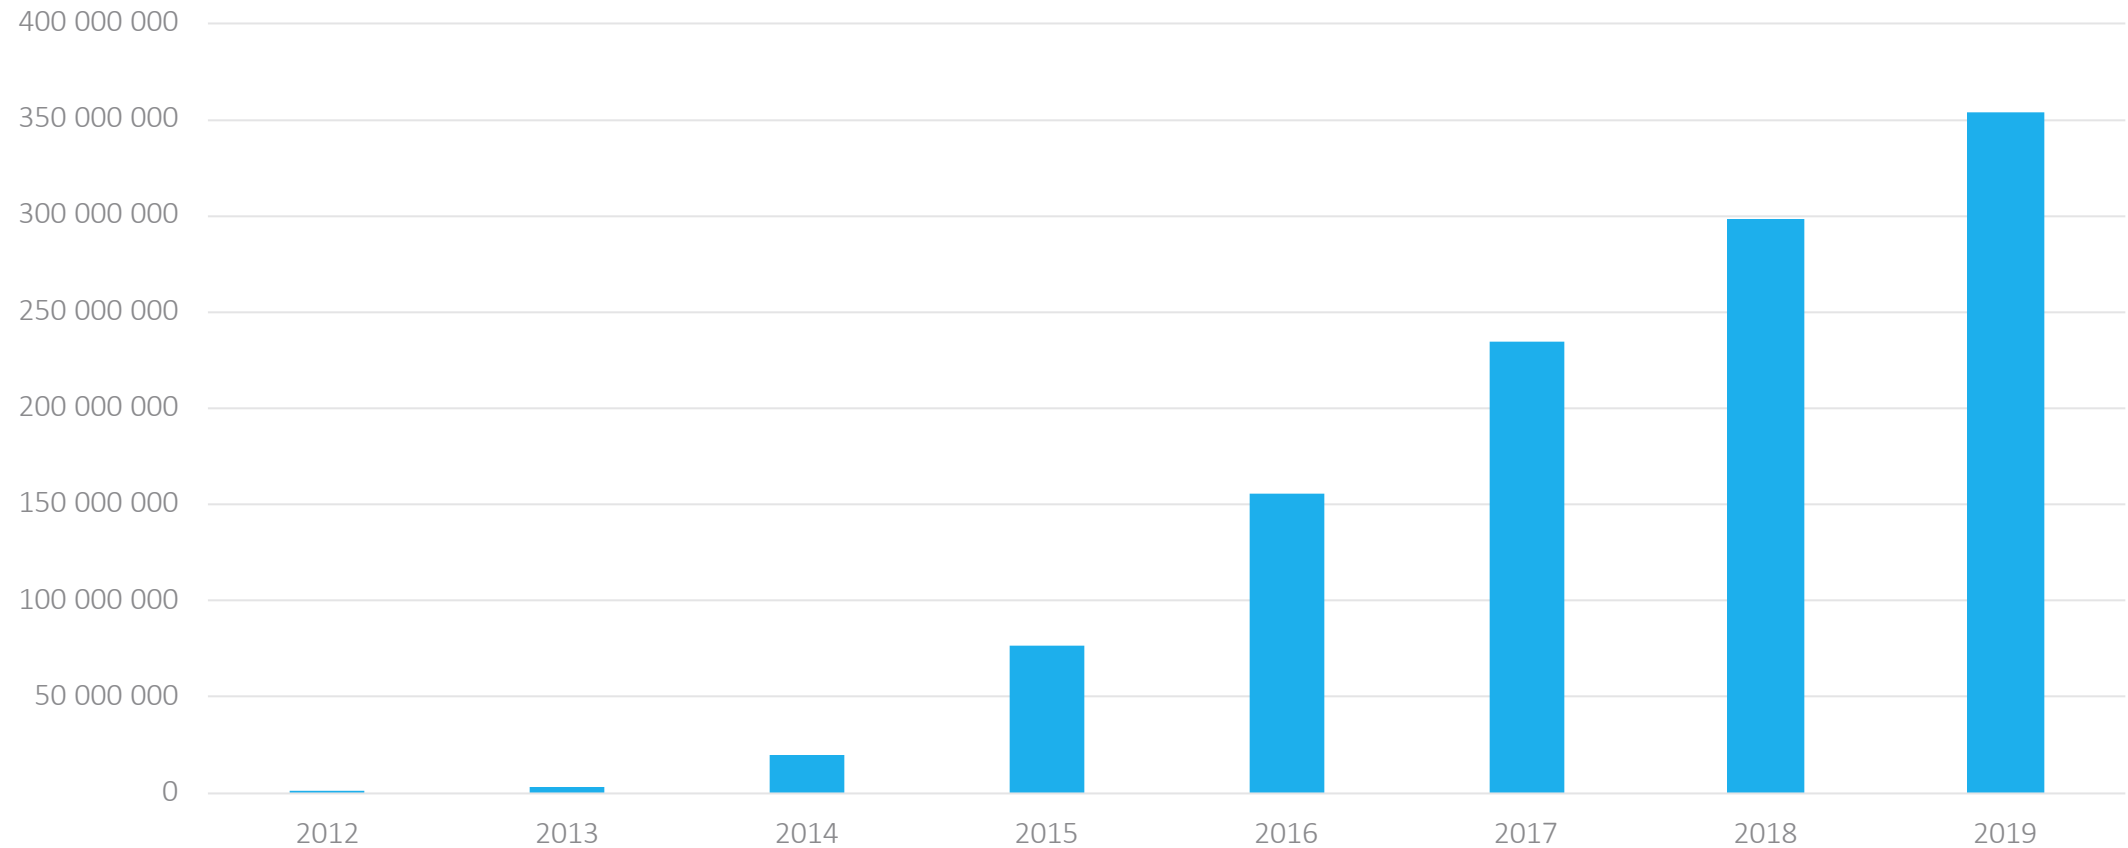

Number of payments private 2012-2019