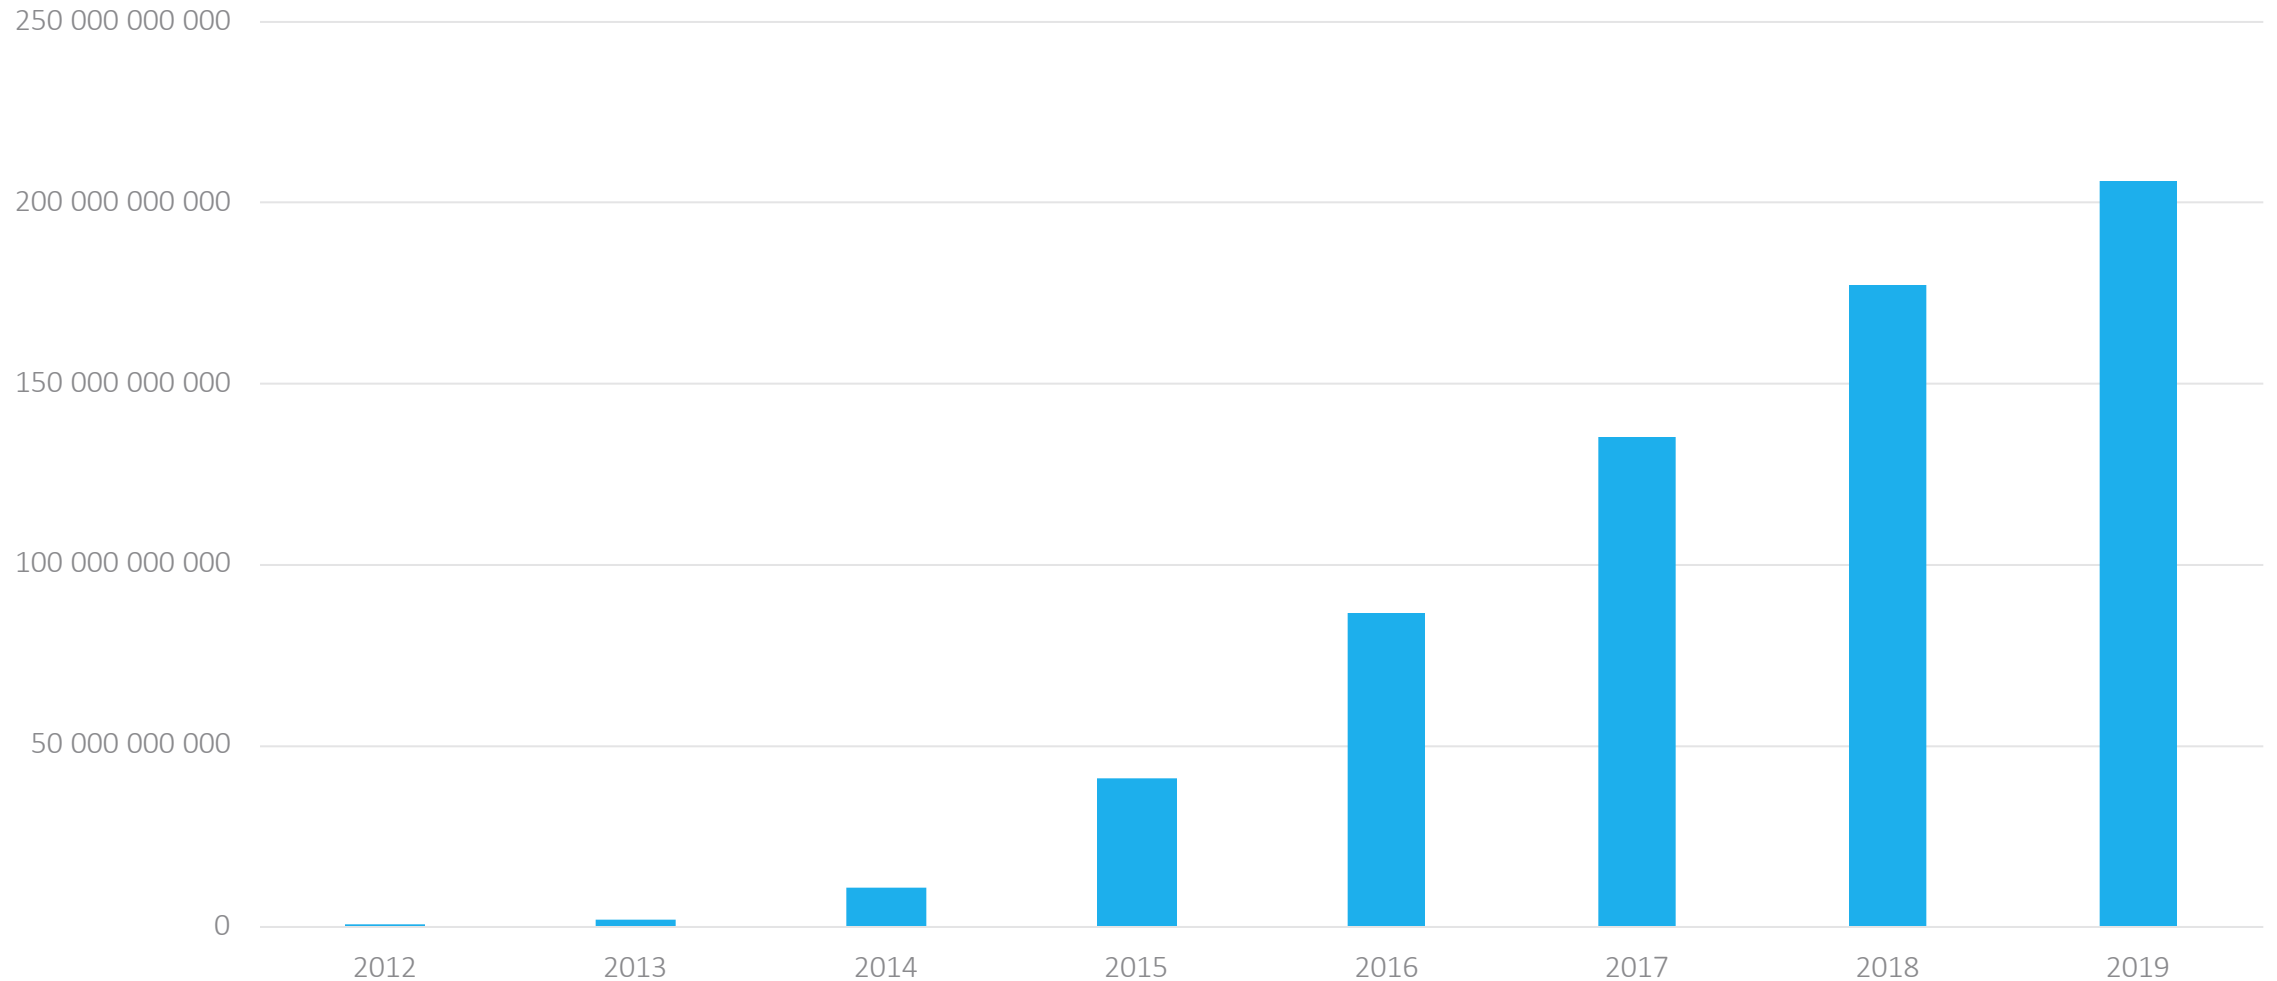

Volume in SEK private 2013-2019