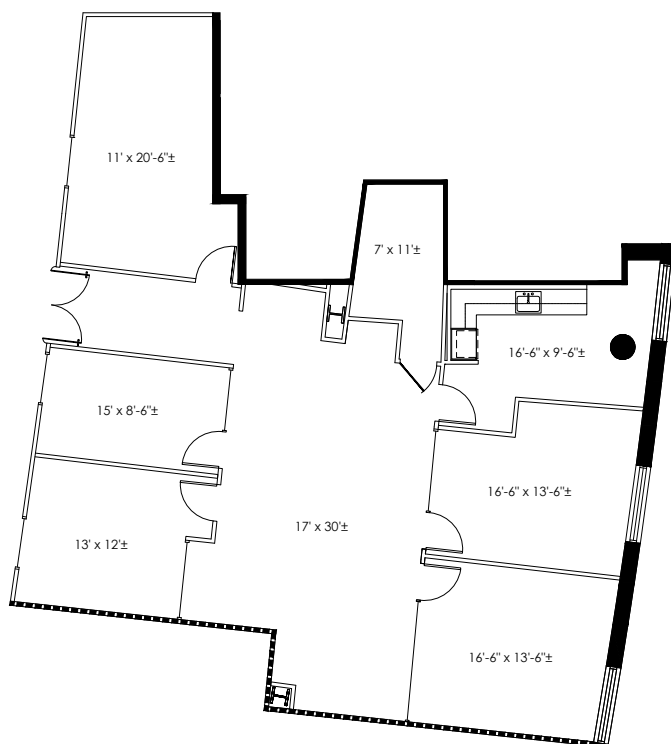

THE CRESCENT

BLDG 500

2,344 RSF

2ND FLOOR

SUITE 230

ROOM SIZES ARE APPROXIMATE

TONY CLICK
214.880.4766
TCLICK@CRESCENT.COM

JORDYN ALLEN
214.880.4514
JALLEN@CRESCENT.COM