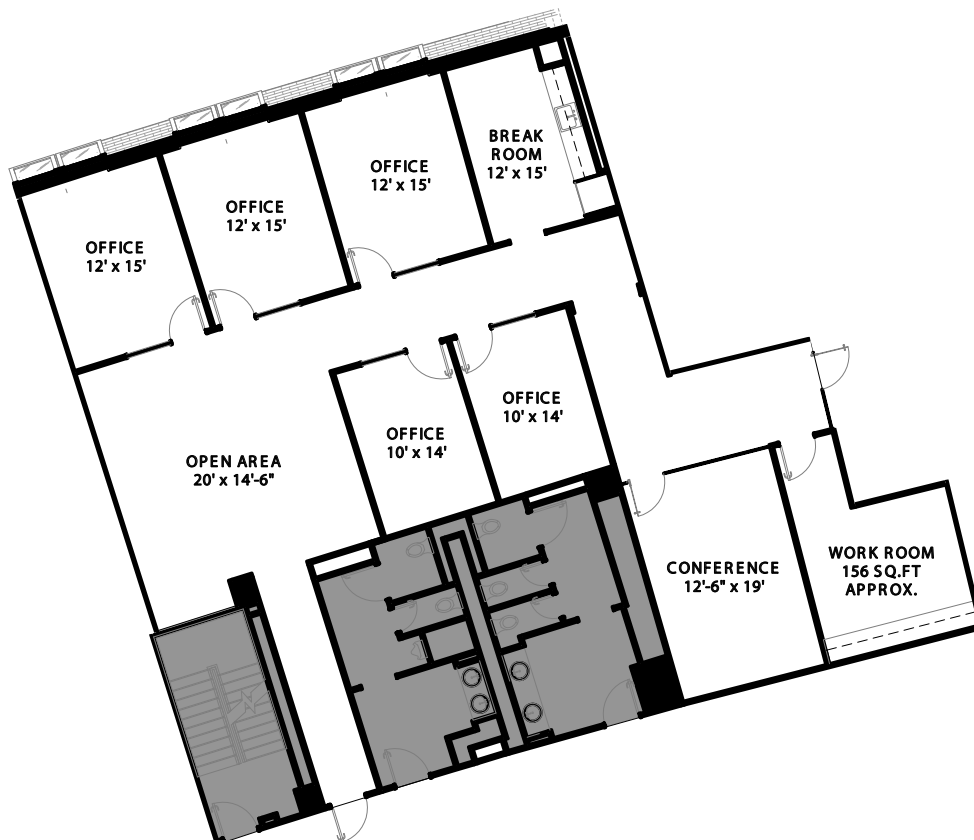

THE CRESCENT

BLDG 100

3,060 RSF

18TH FLOOR

SUITE 1800

ROOM SIZES ARE APPROXIMATE

TONY CLICK
214.880.4766
TCLICK@CRESCENT.COM

JORDYN ALLEN
214.880.4514
JALLEN@CRESCENT.COM